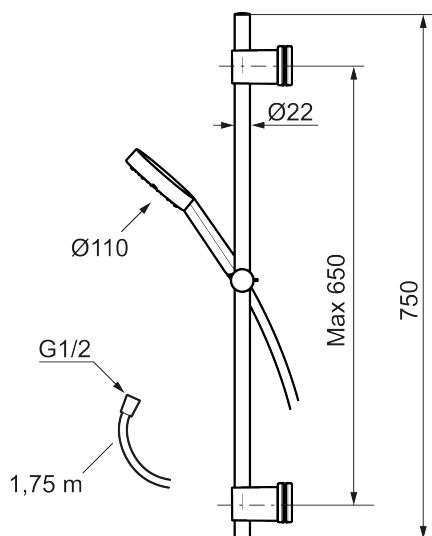

Unique characteristics

MMIX II shower set Vaska

The MMIX II features an updated design for its hand shower unit with carefully considered details. In this version, the shower set is clamped to the inlet tubes, which saves drilling in the wall and disturbing the moisture barrier. It's a high-quality piece without compromise.

Article number: 331400 **Flow 3 bar:** 6.9 l/m

Description: Chrome

- Model "Vaska"
- Shower bar with bracket for mounting on 40 c/c pipes
- Shower hose in metal, PVC- and BPA-free
- With Easy-Clean anti-limescale system
- Lead Free material