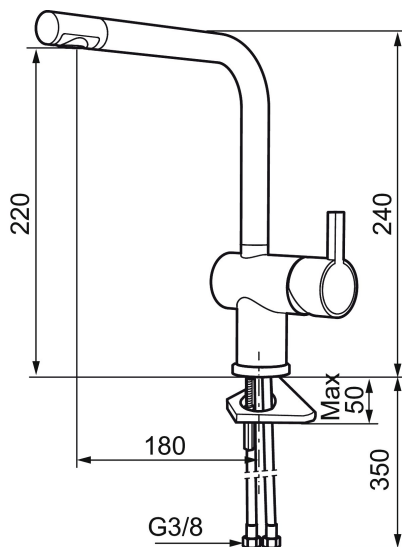

Article number: 707110.0011 Flow 3 bar: 8.1 l/m

Description: Chrome/black

Unique characteristics

Backflow protection unit type

- ESS (energy saving system)
- Ceramic cartridge
- Adjustable flow control and temperature limiter
- Eco (energy and water saving constant flow aerator, 7,6 l/min at 200–600 kPa)
- Soft PEX® hoses with 3/8" connecting nut (stainless steel braided)
- Swivel spout, limitation part for 60°, 120° or 360° included
- Hole diameter Ø32-35 mm

Article number: 707110.0011

Sparepartlist

NO.	ART NO.	RSK	DESCRIPTION
1	209500.AE	8346901	Handle, chrome
1	209500.0011AE	8346917	Handle, chrome/black
2	409337	8346503	Care-handle, chrome
3	209501.AE	8346902	Cover nut, chrome
4	209493.AE	8345204	Ceramic cartridge, ESS
4	708301.AE	8345093	Ceramic cartridge
5	209506.AE	8346907	L-spout, complete, chrome
5	209506.0011AE	8326728	L-spout, complete, chrome/black
6	209502.AE	8346903	Aerator kit, L-spout, 7,6 l/min at 200–600 kPa, chrome
6	209502.0011AE	8346921	Aerator kit, L-spout, 7,6 l/min at 200–600 kPa, chrome/black
7	209508.AE	8346909	J-spout, complete, chrome
8	209507.AE	8346908	C-spout, complete, chrome
9	209503.AE	8346904	Aerator M18 int., 7,6 l/min at 200–600 kPa, chrome
10	209520.AE	8346910	Gasket kit, incl. o-rings, limitation part, screw and wrench
11	708779.AE		Fastening details, kitchen

NO.	ART NO.	RSK	DESCRIPTION
12	209518.AE	8346911	Fastening details
13	209562.AE		Locating ring, basin
14	209563.AE	8295335	Locating ring, kitchen
15	459013		Locking screw
16	409480.AE	8393983	Aerator M18 int., ball joint, 7–9 l/min at 300 kPa