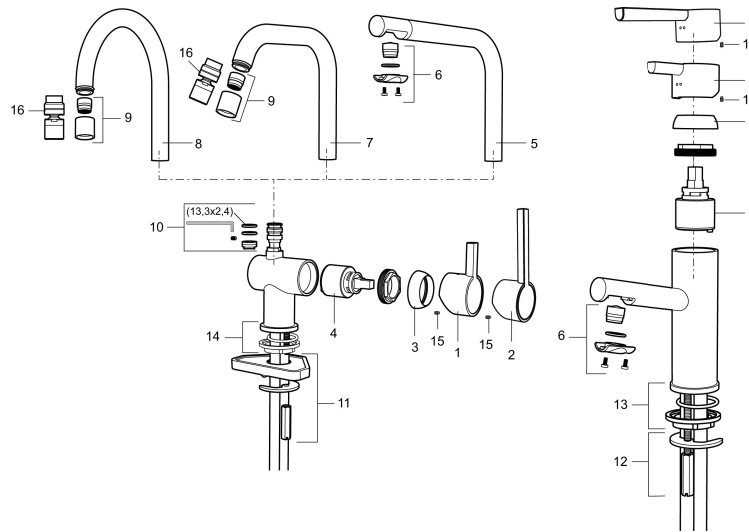

Article number: 707110.0011 Flow 3 bar: 8.1 l/m

Description: Chrome/black

Unique characteristics

Backflow protection unit type

- ESS (energy saving system)
- Ceramic cartridge
- Adjustable flow control and temperature limiter
- Eco (energy and water saving constant flow aerator, 7,6 l/min at 200–600 kPa)
- Soft PEX® hoses with 3/8" connecting nut (stainless steel braided)
- Swivel spout, limitation part for 60°, 120° or 360° included
- Hole diameter Ø32-35 mm

Article number: 707110.0011

Sparepartlist

NO.	ART NO.	RSK	DESCRIPTION
1	209500.AE	8346901	Handle, chrome
1	209500.0011AE	8346917	Handle, chrome/black
2	409337	8346503	Care-handle, chrome
3	209501.AE	8346902	Cover nut, chrome
4	209493.AE	8345204	Ceramic cartridge, ESS
4	708301.AE	8345093	Ceramic cartridge
5	209506.AE	8346907	L-spout, complete, chrome
5	209506.0011AE	8326728	L-spout, complete, chrome/black
6	209502.AE	8346903	Aerator kit, L-spout, 7,6 l/min at 200–600 kPa, chrome
6	209502.0011AE	8346921	Aerator kit, L-spout, 7,6 l/min at 200–600 kPa, chrome/black
7	209508.AE	8346909	J-spout, complete, chrome
8	209507.AE	8346908	C-spout, complete, chrome
9	209503.AE	8346904	Aerator M18 int., 7,6 l/min at 200–600 kPa, chrome
10	209520.AE	8346910	Gasket kit, incl. o-rings, limitation part, screw and wrench
11	708779.AE		Fastening details, kitchen

NO.	ART NO.	RSK	DESCRIPTION
12	209518.AE	8346911	Fastening details
13	209562.AE		Locating ring, basin
14	209563.AE	8295335	Locating ring, kitchen
15	459013		Locking screw
16	409480.AE	8393983	Aerator M18 int., ball joint, 7–9 l/min at 300 kPa