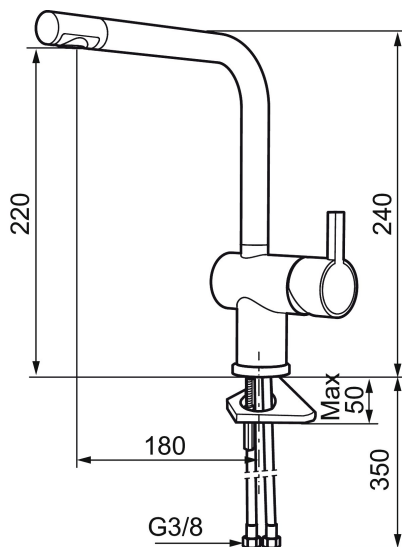

Article number: 707110.0065 Flow 3 bar: 8.1 l/m

Description: Chrome/gold

### Unique characteristics

Backflow protection unit type

- ESS (energy saving system)
- Ceramic cartridge
- Adjustable flow control and temperature limiter
- Eco (energy and water saving constant flow aerator, 7,6 l/min at 200–600 kPa)
- Soft PEX® hoses with 3/8" connecting nut (stainless steel braided)
- Swivel spout, limitation part for 60°, 120° or 360° included
- Hole diameter Ø32-35 mm

NO.	ART NO.	RSK	DESCRIPTION
12	209518.AE	8346911	Fastening details
13	209562.AE		Locating ring, basin
14	209563.AE	8295335	Locating ring, kitchen
15	459013		Locking screw
16	409480.AE	8393983	Aerator M18 int., ball joint, 7–9 l/min at 300 kPa