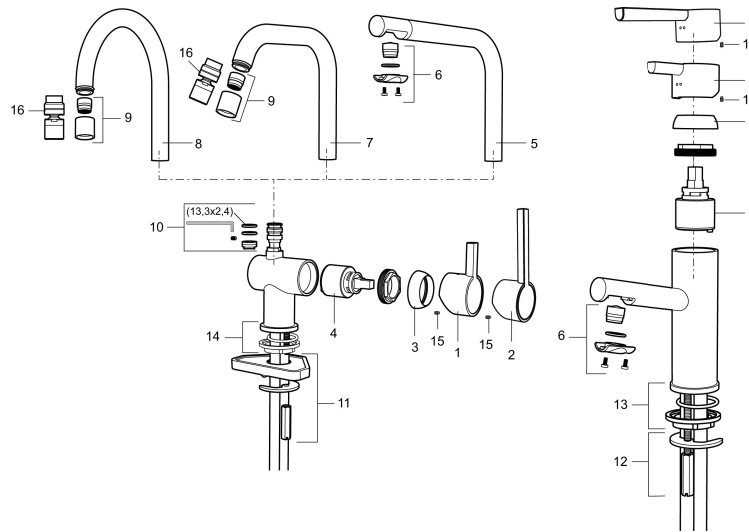

Article number: 707110.0065 Flow 3 bar: 8.1 l/m

Description: Chrome/gold

### Unique characteristics

Backflow protection unit type

- ESS (energy saving system)
- Ceramic cartridge
- Adjustable flow control and temperature limiter
- Eco (energy and water saving constant flow aerator, 7,6 l/min at 200–600 kPa)
- Soft PEX® hoses with 3/8" connecting nut (stainless steel braided)
- Swivel spout, limitation part for 60°, 120° or 360° included
- Hole diameter Ø32-35 mm

## Sparepartlist

NO.	ART NO.	RSK	DESCRIPTION
1	209500.AE	8346901	Handle, chrome
1	209500.0011AE	8346917	Handle, chrome/black
2	409337	8346503	Care-handle, chrome
3	209501.AE	8346902	Cover nut, chrome
4	209493.AE	8345204	Ceramic cartridge, ESS
4	708301.AE	8345093	Ceramic cartridge
5	209506.AE	8346907	L-spout, complete, chrome
5	209506.0011AE	8326728	L-spout, complete, chrome/black
6	209502.AE	8346903	Aerator kit, L-spout, 7,6 l/min at 200–600 kPa, chrome
6	209502.0011AE	8346921	Aerator kit, L-spout, 7,6 l/min at 200–600 kPa, chrome/black
7	209508.AE	8346909	J-spout, complete, chrome
8	209507.AE	8346908	C-spout, complete, chrome
9	209503.AE	8346904	Aerator M18 int., 7,6 l/min at 200–600 kPa, chrome
10	209520.AE	8346910	Gasket kit, incl. o-rings, limitation part, screw and wrench
11	708779.AE		Fastening details, kitchen

NO.	ART NO.	RSK	DESCRIPTION
12	209518.AE	8346911	Fastening details
13	209562.AE		Locating ring, basin
14	209563.AE	8295335	Locating ring, kitchen
15	459013		Locking screw
16	409480.AE	8393983	Aerator M18 int., ball joint, 7–9 l/min at 300 kPa