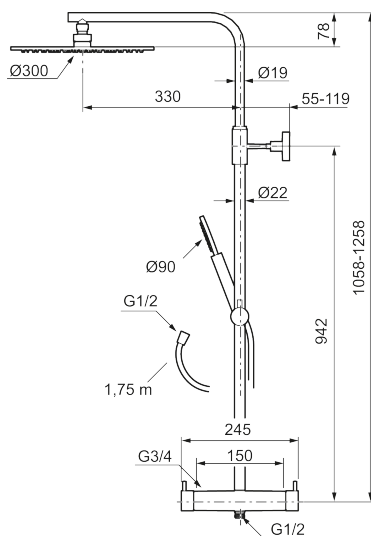

Article number: 271900 Flow 3 bar: 11.3 l/m

Description: Chrome, 150 c/c

Unique characteristics

MORA INXX II thermostatic mixer:

- Pressure balanced thermostatic mixer
- With reversible headwork
- Temperature handle with safety stop at 38°C
- With Eco-function
- Approved non-return valves, EN-Standard EN1717

MORA INXX II Shower System:

- Shower hose in metal, PVC- and BPA-free
- With Easy-Clean anti-limescale system
- Adjustable height
- Hand shower 7,5 l/min, shower head 11 l/min

PRODUCT DESCRIPTION

MORA INXX II shower system kit

Article number: 271900

Sparepartlist

NO.	ART NO.	RSK	DESCRIPTION
1	130348	8237489	Shower head 300 mm, chrome
1	130348.12	8237490	Shower head 300 mm, matte black
1	130348.22	8237491	Shower head 300 mm, matte white

NO.	ART NO.	RSK	DESCRIPTION
11	S600186.62	8239633	Slider, brushed brass PVD