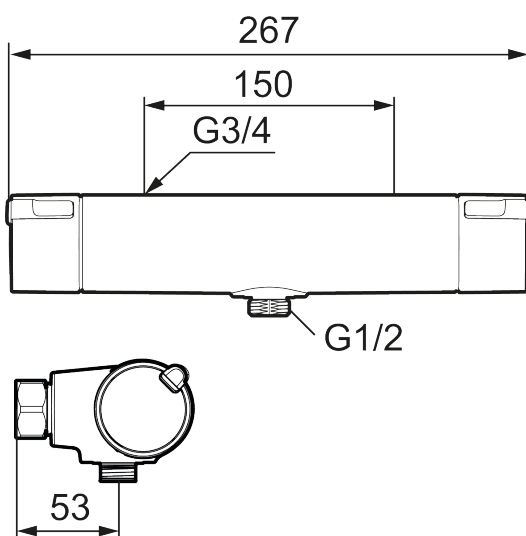

Article number: 331100.DB **Flow 3 bar:** 12.0 l/m

Description: Chrome, 150 c/c, incl. 2 x cover plate

Unique characteristics

Backflow protection unit type **EB**

- With shower connection down
- Pressure balanced thermostatic mixer
- Temperature handle with safety stop at 38°C
- With Eco-function
- Lead Free material
- Approved non-return valves, EN-Standard EN1717