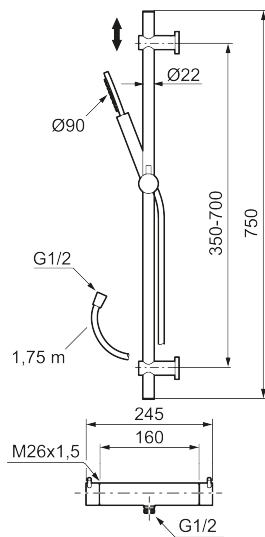

Article number: 271600.62 **Flow 3 bar:** 7.3 l/m

Description: Brushed brass PVD, 160 c/c

Unique characteristics

Consist of:

MORA INXX II shower mixer:

- Pressure balanced thermostatic mixer
- Temperature handle with safety stop at 38°C
- With Eco-function
- Approved non-return valves, EN-Standard EN1717

MORA INXX II shower:

- Shower hose in metal, PVC- and BPA-free
- With adjustable wall brackets for usage of existing screw holes
- With Easy-Clean anti-limescale system
- Constant flow 7,5 l/min at 200–600 kPa

Article number: 271600.62

Sparepartlist

NO.	ART NO.	RSK	DESCRIPTION
1	209575	8275496	Hand shower, chrome
1	209575.12	8275497	Hand shower, matte black
1	209575.22	8275498	Hand shower, matte white
1	209575.44	8275499	Hand shower, matte grey
1	209575.60	8275500	Hand shower, polished brass PVD