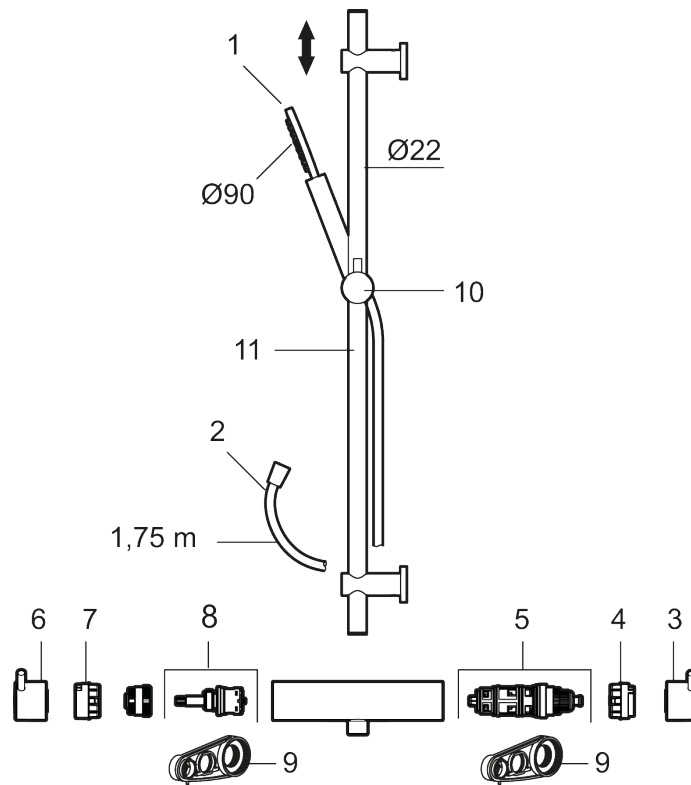

Article number: 271600.62 **Flow 3 bar:** 7.3 l/m

Description: Brushed brass PVD, 160 c/c

Unique characteristics

Consist of:

MORA INXX II shower mixer:

- Pressure balanced thermostatic mixer
- Temperature handle with safety stop at 38°C
- With Eco-function
- Approved non-return valves, EN-Standard EN1717

MORA INXX II shower:

- Shower hose in metal, PVC- and BPA-free
- With adjustable wall brackets for usage of existing screw holes
- With Easy-Clean anti-limescale system
- Constant flow 7,5 l/min at 200–600 kPa

Article number: 271600.62

Sparepartlist

NO.	ART NO.	RSK	DESCRIPTION
1	209575	8275496	Hand shower, chrome
1	209575.12	8275497	Hand shower, matte black
1	209575.22	8275498	Hand shower, matte white
1	209575.44	8275499	Hand shower, matte grey
1	209575.60	8275500	Hand shower, polished brass PVD