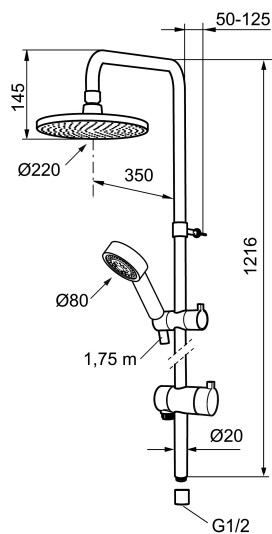

Unique characteristics

MORA REXX S5 shower system

Mora REXX is the essence of Scandinavian design and functionality. Minimalism and simplicity characterise this product line. Its innovation lies in its precision. When tradition and craftsmanship meet state-of-the-art manufacturing methods and inspiring design, the result is Mora REXX. This generous shower includes a wide overhead shower head and a practical hand shower, both with an anti-limescale system.

Article number: 130014

Description: Chrome

- Diverter with ceramic cartridge
- Shower hose in metal, PVC- and BPA-free
- With Easy-Clean anti-limescale system
- Shower bar can be shortened if required
- Connection with G1/2
- Diverter can be mounted with lever pointing in chosen direction
- Eco (energy and water saving hand shower 9 l/min, shower head 12 l/min)