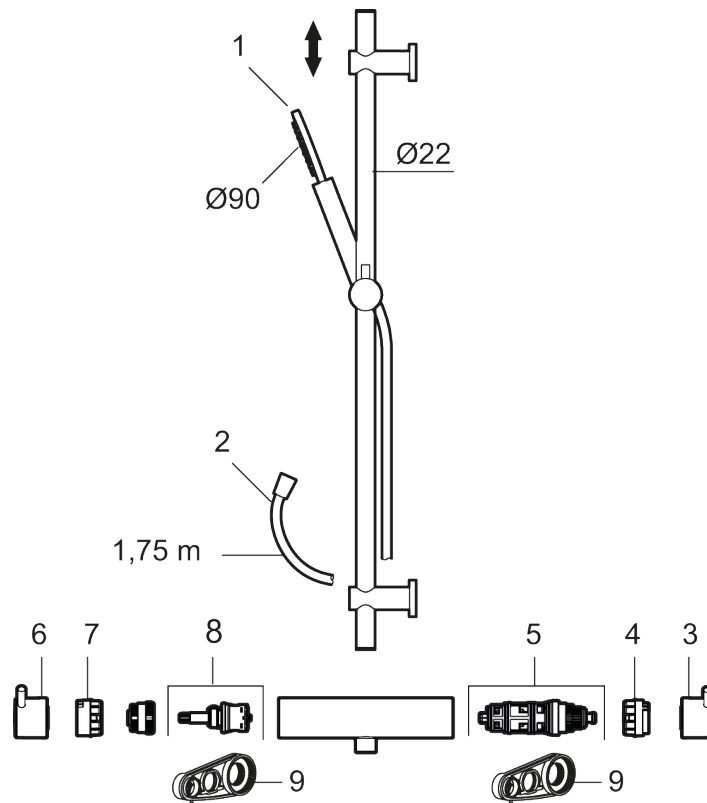

MORA INXX II shower:

- Shower hose in metal, PVC- and BPA-free
- With adjustable wall brackets for usage of existing screw holes
- With Easy-Clean anti-limescale system
- Constant flow 7,5 l/min at 200–600 kPa

Article number: 271600.22

Sparepartlist

NO.	ART NO.	RSK	DESCRIPTION
1	209575	8275496	Hand shower, chrome
1	209575.12	8275497	Hand shower, matte black
1	209575.22	8275498	Hand shower, matte white
1	209575.44	8275499	Hand shower, matte grey

NO.	ART NO.	RSK	DESCRIPTION
1	209575.60	8275500	Hand shower, polished brass PVD
1	209575.62	8275501	Hand shower, brused brass PVD
2	131170.AE	8251927	Shower hose in metal, 1750 mm, chrome
2	131170.12AE	8251999	Shower hose in metal, 1750 mm, matte black
2	131170.22AE	8252000	Shower hose in metal, 1750 mm, matte white
2	131170.44AE	8252001	Shower hose in metal, 1750 mm, matte grey
2	131170.60AE	8252002	Shower hose in metal, 1750 mm, polished brass PVD
2	131170.62AE	8252003	Shower hose in metal, 1750 mm, brused brass PVD
3	409710.AE	8218902	Temperature handle, chrome
3	409710.12AE	8218903	Temperature handle, matte black
3	409710.22AE	8218904	Temperature handle, matte white
3	409710.44AE	8218905	Temperature handle, matte grey
3	409710.60AE	8218906	Temperature handle, polished brass PVD
3	409710.62AE	8218907	Temperature handle, brused brass PVD
4	S600023	8439703	Stop ring
5	S600019	8439702	Thermostatic cartridge, complete, with service tool
6	409711.AE	8218901	Temperature handle, chrome
6	409711.12AE	8218908	Temperature handle, matte black
6	409711.22AE	8218909	Temperature handle, matte white
6	409711.44AE	8218910	Temperature handle, matte grey
6	409711.60AE	8218911	Temperature handle, polished brass PVD
6	409711.62AE	8218912	Temperature handle, brused brass PVD
7	S600024	8439705	Stop ring, reversible
8	S600020	8441462	Ceramic headwork, with service tool (shower mixer)
9	891096.AE	8345921	Service tool