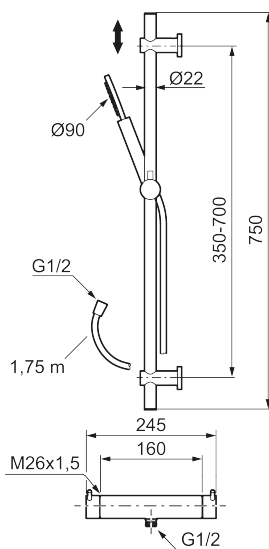

Consist of:

MORA INXX II shower mixer:

- Pressure balanced thermostatic mixer
- Temperature handle with safety stop at 38°C
- With Eco-function
- Approved non-return valves, EN-Standard EN1717

MORA INXX II shower:

- Shower hose in metal, PVC- and BPA-free
- With adjustable wall brackets for usage of existing screw holes
- With Easy-Clean anti-limescale system
- Constant flow 7,5 l/min at 200–600 kPa