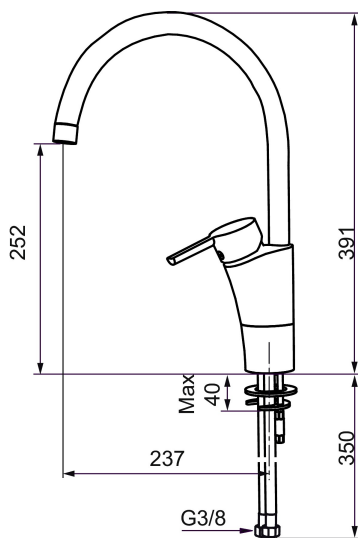

## MORA MMIX K5 kitchen mixer

Mora MMIX combines elegance and ergonomic design with energy-efficiency. Soft geometric curves and a timeless style characterise the entire Mora MMIX range. The mixers were developed according to our unique EcoSafe™ concept focusing on low energy consumption and long-term environmental care.

Article number: 732101.CA Flow 3 bar: 8.0 l/m

Description: Chrome, constant flow at 200–600 kPa

### Unique characteristics

Backflow protection unit type **AA**

- ESS (energy saving system)
- Ceramic cartridge with soft closing function
- Adjustable flow control and temperature limiter
- Eco (energy and water saving aerator)
- Soft PEX® hoses with 3/8" connecting nut (stainless steel braided)
- Swivel spout, limitation part for 60°, 85°, 110° or 360° included
- Approved by the Rheumatism Association in Sweden
- Lead Free material
- Hole diameter Ø32-37 mm