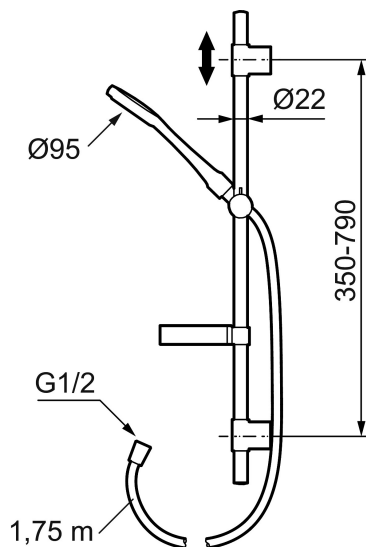

Unique characteristics

MORA CERA S5 shower set

A bathroom is a place for relaxation, pleasure and recharging your batteries. So fill it with enjoyment. Save energy effortlessly, protect against fluctuations in water temperature, take an extra long shower with a clear conscience. Mora Cera puts quality time in your bathroom in countless ways.

Article number: 130317

Description: Chrome, max 6 l/min

- Shower hose in metal, PVC- and BPA-free
- With soap dish
- With adjustable wall brackets for usage of existing screw holes
- With Easy-Clean anti-limescale system
- Optional connection with/without air mixture
- Air mixture provides comfort flow at 6 l/min