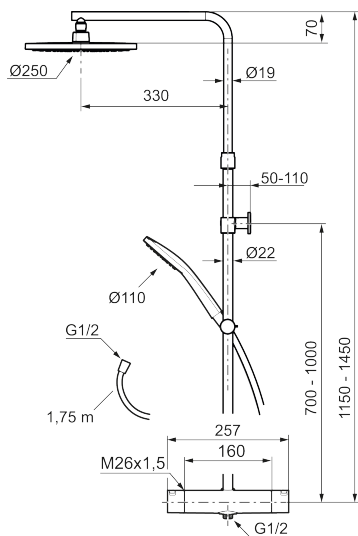

LYNX shower system kit

Everyday luxury is the driving force behind the LYNX shower system kit, which offers the ease of a handheld shower and a seductive overhead experience in one package. It is available in chrome or matte black.

Article number: 341800 Flow 3 bar: 7.6 l/m

Description: Chrome, 160 c/c

Consist of:

MORA LYNX thermostatic mixer:

- Pressure balanced thermostatic mixer
- With reversible headwork
- Temperature handle with safety stop at 38°C
- With Eco-function
- Lead Free material
- Approved non-return valves, EN-Standard EN1717

MORA LYNX Shower System:

- Shower hose in metal, PVC- and BPA-free
- With Easy-Clean anti-limescale system
- Wall bracket freely adjustable in height, 700–1000 from connection and 50–100 mm from wall, 2x20 mm spacers included, with sealing, hidden pipe joint