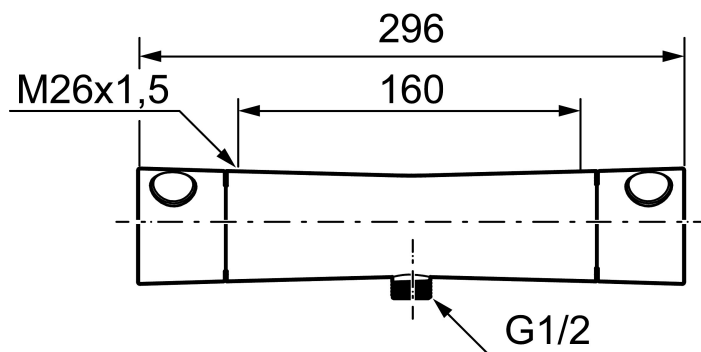

MORA ONE shower mixer

Mora One is an elegant and strict series of mixers expressing usability, beauty and durability. Mora One is inspired by the 90-year old history of Mora Armatur, but is designed for a modern home. An inspiration to Thomas Sandell, architect and designer, when developing the Mora One was the classical outdoor water pump. Mora One has the same conical body and sharp transitions to the flat surfaces as an old water pump. Mora One has an advanced and reliable technique. The mixers are contributing to a more sustainable environment by saving as much water and energy as possible without compromising on comfort.

Article number: 261000

Description: Chrome, 160 c/c

Unique characteristics

Backflow protection unit type 

- With shower connection down
- Pressure balanced thermostatic mixer
- Temperature handle with safety stop at 38°C
- With Eco-function
- Approved non-return valves, EN-Standard EN1717