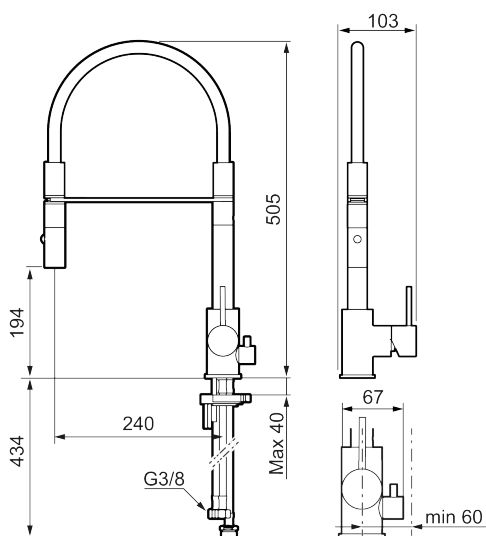

Article number: 272091.76CA Flow 3 bar: 6.0 l/m

Description: Brushed nickel

Unique characteristics

Backflow protection unit type **EB**

- Nozzle with two spray patterns (normal and rinse)
- Ceramic cartridge
- Adjustable flow control and temperature limiter
- Swivel spout, limitation part for 60°, 85°, 110° or 360° included
- Soft PEX® hoses with 3/8" connecting nut (stainless steel braided)
- Approved non-return valves, EN-Standard EN1717
- Hole diameter Ø34-37 mm