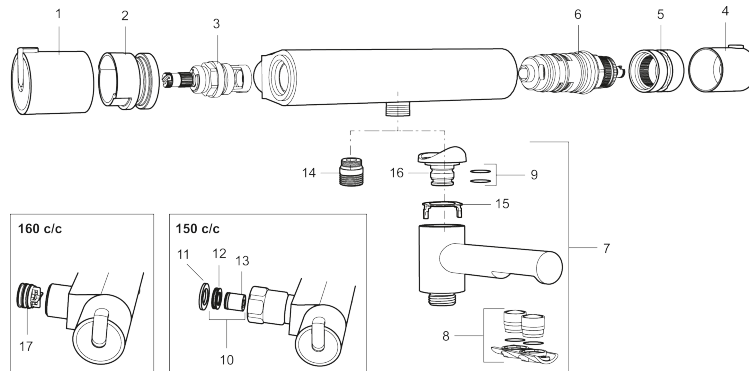

PRODUCT DESCRIPTION

MORA REXX T5 bath mixer

With their simple, minimalist design, Mora REXX mixers are the essence of Scandinavian design and functionality. Their innovation lies in their precision. When tradition and craftsmanship meet state-of-the-art manufacturing methods and inspiring design, the result is Mora REXX. The version shown here is a beautiful bath mixer with world-leading functionality for unbeatable safety and comfort.

Article number: 707010

Sparepartlist

NO.	ART NO.	RSK	DESCRIPTION
1	209511.AE	8345176	Temperature handle, chrome
1	209511.0011AE	8345177	Temperature handle, chrome/black
2	209513.AE	8346508	Stop ring, temperature
3	708467.AE	8345124	Headwork
4	209510.AE	8345163	On/off handle, chrome
4	209510.0011AE	8345164	On/off handle, chrome/black
5	209512.AE	8346507	Stop ring, on/off
6	708468.AE	8345130	Thermostatic unit
7	209515	8344849	Swivel spout, for coversion of shower mixer to bath/shower mixer, chrome
7	209515.0011	8344850	Swivel spout, for coversion of shower mixer to bath/shower mixer, chrome/black
8	209516.AE	8242291	Aerator kit, chrome
8	209516.0011AE	8242295	Aerator kit, chrome/Black
9	209519.AE	8938340	O-ring, for swivel spout
10	708338.AE		Non-return valve (2 pcs)
11	709339.AE	8938274	Gasket 24/15x2, 2 pcs
12	708080.AE		Holder for filter, complete
13	139465.AE	8186872	Non-return valve, with lock ring
14	409659.AE	8187025	Shower connector M18x1xG1/2