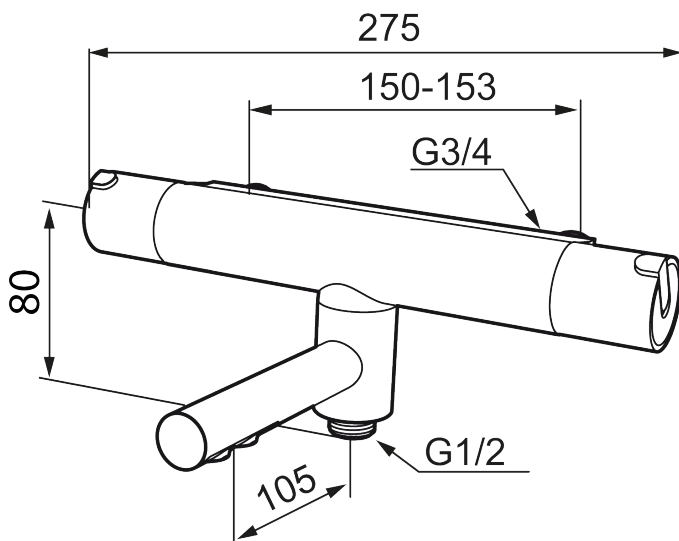

Uniqe characteristics

Backflow protection unit type