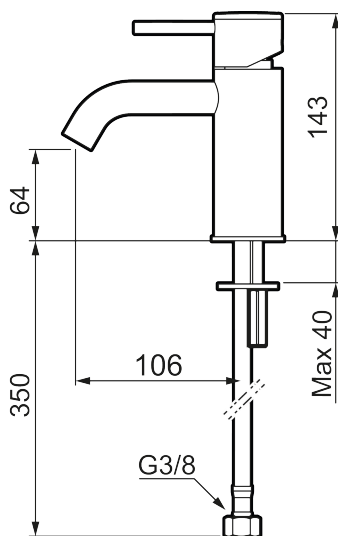

## MORA INXX II soft, small basin mixer

INXX II basin mixers are available in three different heights, including small which is suitable for small basins. With its durable matt white finish and essential design, the INXX II soft enhances the feeling of comfort, quality and elegance in your bathroom. The mixer has been tested and approved according to current building regulations and is energy-efficient, which means it reduces water and energy use without compromising on comfort. A push down-waste in a matching colour is available as an accessory.

Article number: 273001.22CA Flow 3 bar: 4.5 l/m

Description: Matte white

- Ceramic cartridge
- Adjustable flow control and temperature limiter
- Soft PEX® hoses with 3/8" connecting nut (stainless steel braided)
- Hole diameter Ø34-37 mm