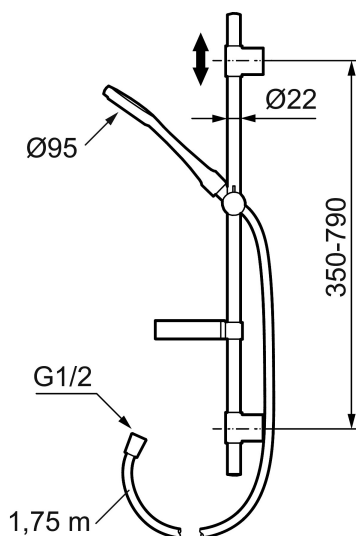

Unique characteristics

MORA CERA S5 shower set

A bathroom is a place for relaxation, pleasure and recharging your batteries. So fill it with enjoyment. Save energy effortlessly, protect against fluctuations in water temperature, take an extra long shower with a clear conscience. Mora Cera puts quality time in your bathroom in countless ways.

Article number: 130317

Description: Chrome, max 6 l/min

- Shower hose in metal, PVC- and BPA-free
- With soap dish
- With adjustable wall brackets for usage of existing screw holes
- With Easy-Clean anti-limescale system
- Optional connection with/without air mixture
- Air mixture provides comfort flow at 6 l/min