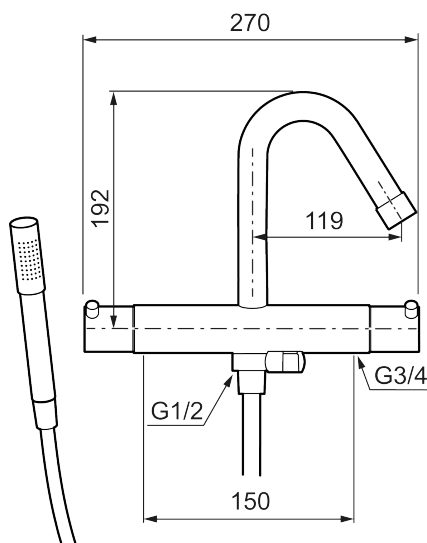

- With hand shower, holder and black hose in metal, PVC- and BPA-free
- Compensates for temperature and pressure fluctuations
- With reversible headwork
- Temperature handle with safety stop at 38°C
- With Eco-function
- Fixed spout
- Approved non-return valves, EN-Standard EN1717

Unique characteristics

Backflow protection unit type

PRODUCT DESCRIPTION

MORA IZZY bath mixer

Mora Izzy exudes harmony and elegance. The elegantly curved spout gives Mora Izzy its characteristic look. The raw, matt surface of Izzy Raw will acquire an attractive patina over time, helping the product to age gracefully with its surroundings.

NO.	ART NO.	RSK	DESCRIPTION
7	209011.AE		Stop ring, reversible
8	709011.AE	8387090	Ceramic headwork, reversible
9	139785.AE	8199136	Hand shower, chrome
9	139785.25AE	8275468	Hand shower, rustic brass
9	139785.66AE	8275469	Hand shower, raw brass
10	131170.AE	8251927	Shower hose in metal, 1750 mm, chrome
10	409622.AE	8251992	Shower hose in metal, 1750 mm, black
11	409623.AE	8221828	Hand shower holder, chrome
11	409623.25AE	8221838	Hand shower holder, rustic brass
11	409623.66AE	8221839	Hand shower holder, raw brass
12	409621.AE	8295449	Limitation segment, basin, for fixed spout
13	891096.AE	8345921	Service tool
14	409360.AA	8187781	Inlet connector 150 c/c (left-handed thread), retail packed
14	409361.AE	8228492	Inlet connector 160 c/c
15	209604.AE		Filters, 2 pcs