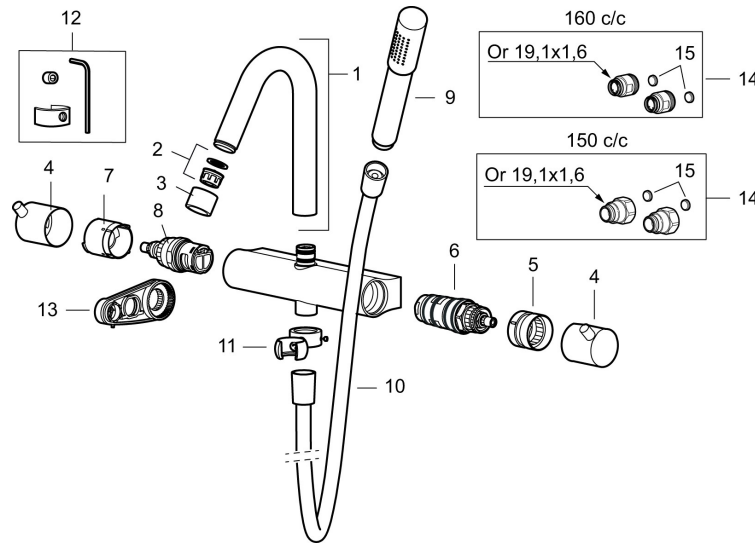

Unique characteristics

Backflow protection unit type

PRODUCT DESCRIPTION

MORA IZZY bath mixer

Mora Izzy exudes harmony and elegance. The elegantly curved spout gives Mora Izzy its characteristic look. The raw, matt surface of Izzy Raw will acquire an attractive patina over time, helping the product to age gracefully with its surroundings.

Article number: 705100.66

Sparepartlist

NO.	ART NO.	RSK	DESCRIPTION
1	409617.AE	8440597	Spout, complete, chrome
1	409617.25AE	8440605	Spout, complete, rustic brass
1	409617.66AE	8440606	Spout, complete, raw brass
1	409617.80AE	8440607	Spout, complete, chrome/grooved
2	139783.AE	8281546	Aerator inlet, 20–24 l/min at 300 kPa
3	409618.AE	8281549	Housing M22 int., chrome
3	409618.25AE	8281551	Housing M22 int., rustic brass
3	409618.66AE	8281552	Housing M22 int., raw brass
3	409618.80AE	8281553	Housing M22 int., chrome/grooved
4	409619.AE	8443252	On/off- and temperature handle, chrome
4	409619.25AE	8443253	On/off- and temperature handle, rustic brass
4	409619.66AE	8443254	On/off- and temperature handle, raw brass
4	409619.80AE	8443255	On/off- and temperature handle, chrome/grooved
5	209010.AE		Stop ring
6	729219.AE		Thermostatic cartridge

NO.	ART NO.	RSK	DESCRIPTION
7	209011.AE		Stop ring, reversible
8	709011.AE	8387090	Ceramic headwork, reversible
9	139785.AE	8199136	Hand shower, chrome
9	139785.25AE	8275468	Hand shower, rustic brass
9	139785.66AE	8275469	Hand shower, raw brass
10	131170.AE	8251927	Shower hose in metal, 1750 mm, chrome
10	409622.AE	8251992	Shower hose in metal, 1750 mm, black
11	409623.AE	8221828	Hand shower holder, chrome
11	409623.25AE	8221838	Hand shower holder, rustic brass
11	409623.66AE	8221839	Hand shower holder, raw brass
12	409621.AE	8295449	Limitation segment, basin, for fixed spout
13	891096.AE	8345921	Service tool
14	409360.AA	8187781	Inlet connector 150 c/c (left-handed thread), retail packed
14	409361.AE	8228492	Inlet connector 160 c/c
15	209604.AE		Filters, 2 pcs