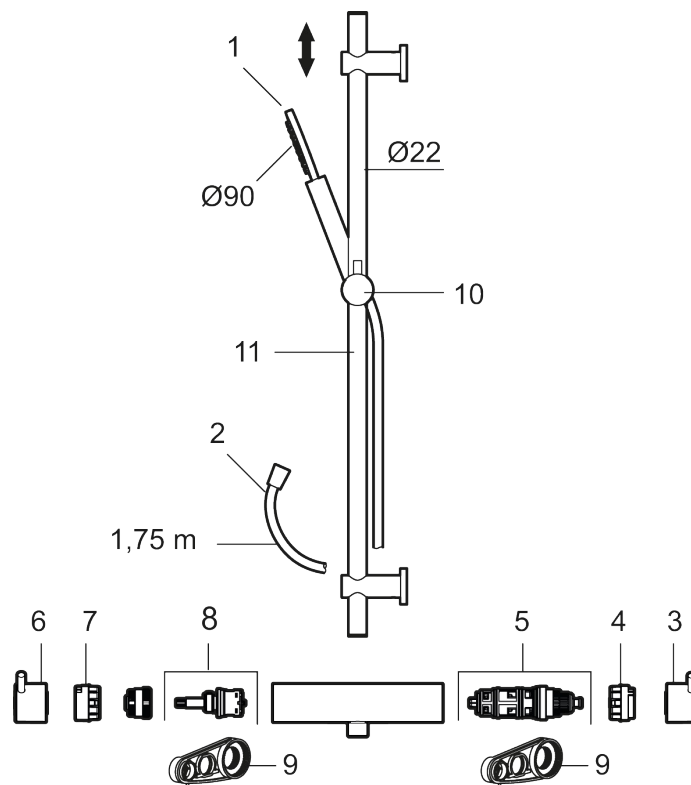

MORA INXX II shower:

- Shower hose in metal, PVC- and BPA-free
- With adjustable wall brackets for usage of existing screw holes
- With Easy-Clean anti-limescale system
- Constant flow 7,5 l/min at 200–600 kPa

Article number: 271600

Sparepartlist

NO.	ART NO.	RSK	DESCRIPTION
1	209575	8275496	Hand shower, chrome
1	209575.12	8275497	Hand shower, matte black
1	209575.22	8275498	Hand shower, matte white
1	209575.44	8275499	Hand shower, matte grey
1	209575.60	8275500	Hand shower, polished brass PVD