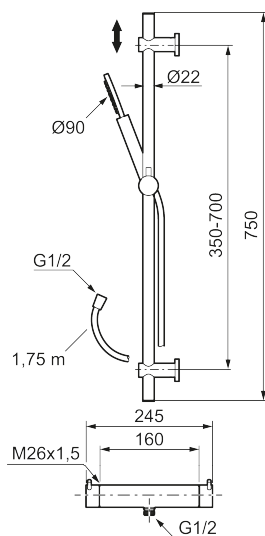

Article number: 271600 **Flow 3 bar:** 7.3 l/m

Description: Chrome, 160 c/c

Unique characteristics

Consist of:

MORA INXX II shower mixer:

- Pressure balanced thermostatic mixer
- Temperature handle with safety stop at 38°C
- With Eco-function
- Approved non-return valves, EN-Standard EN1717

MORA INXX II shower:

- Shower hose in metal, PVC- and BPA-free
- With adjustable wall brackets for usage of existing screw holes
- With Easy-Clean anti-limescale system
- Constant flow 7,5 l/min at 200–600 kPa

Article number: 271600

Sparepartlist

NO.	ART NO.	RSK	DESCRIPTION
1	209575	8275496	Hand shower, chrome
1	209575.12	8275497	Hand shower, matte black
1	209575.22	8275498	Hand shower, matte white
1	209575.44	8275499	Hand shower, matte grey
1	209575.60	8275500	Hand shower, polished brass PVD