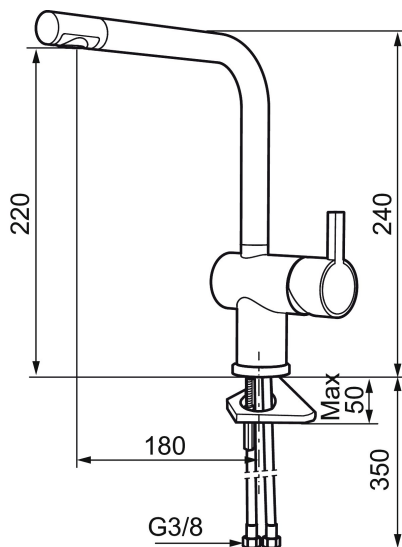

Article number: 707110.0011 Flow 3 bar: 8.1 l/m

Description: Chrome/black

### Unique characteristics

Backflow protection unit type

- ESS (energy saving system)
- Ceramic cartridge
- Adjustable flow control and temperature limiter
- Eco (energy and water saving constant flow aerator, 7,6 l/min at 200–600 kPa)
- Soft PEX<sup>®</sup> hoses with 3/8" connecting nut (stainless steel braided)
- Swivel spout, limitation part for 60°, 120° or 360° included
- Hole diameter Ø32-35 mm