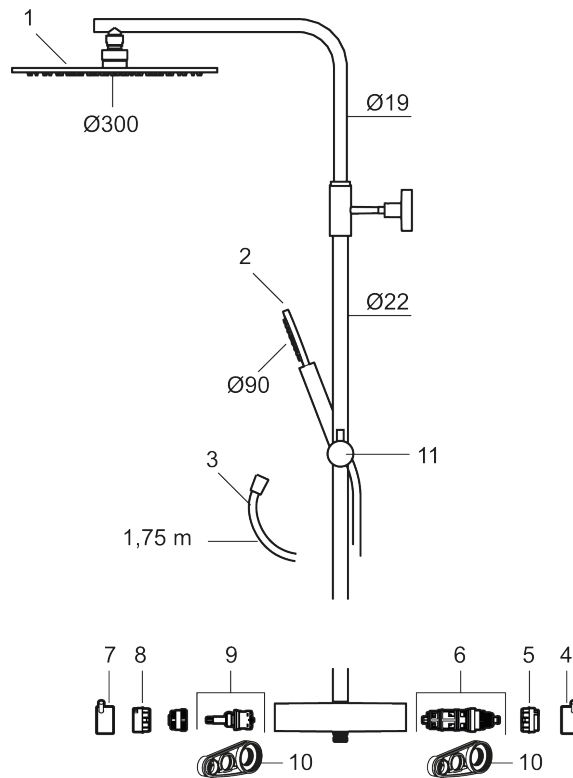

MORA INXX II Shower System:

- Shower hose in metal, PVC- and BPA-free
- With Easy-Clean anti-limescale system
- Adjustable height
- Hand shower 7,5 l/min, shower head 11 l/min

PRODUCT DESCRIPTION

MORA INXX II shower system kit

Article number: 271900.44

Sparepartlist

NO.	ART NO.	RSK	DESCRIPTION
1	130348	8237489	Shower head 300 mm, chrome
1	130348.12	8237490	Shower head 300 mm, matte black
1	130348.22	8237491	Shower head 300 mm, matte white