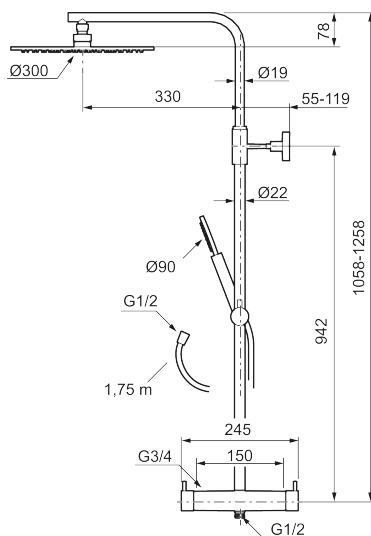

Article number: 271900.44 Flow 3 bar: 11.3 l/m

Description: Matte grey, 150 c/c

Unique characteristics

Consist of:

MORA INXX II thermostatic mixer:

- Pressure balanced thermostatic mixer
- With reversible headwork
- Temperature handle with safety stop at 38°C
- With Eco-function
- Approved non-return valves, EN-Standard EN1717

MORA INXX II Shower System:

- Shower hose in metal, PVC- and BPA-free
- With Easy-Clean anti-limescale system
- Adjustable height
- Hand shower 7,5 l/min, shower head 11 l/min

PRODUCT DESCRIPTION

MORA INXX II shower system kit

Article number: 271900.44

Sparepartlist

NO.	ART NO.	RSK	DESCRIPTION
1	130348	8237489	Shower head 300 mm, chrome
1	130348.12	8237490	Shower head 300 mm, matte black
1	130348.22	8237491	Shower head 300 mm, matte white