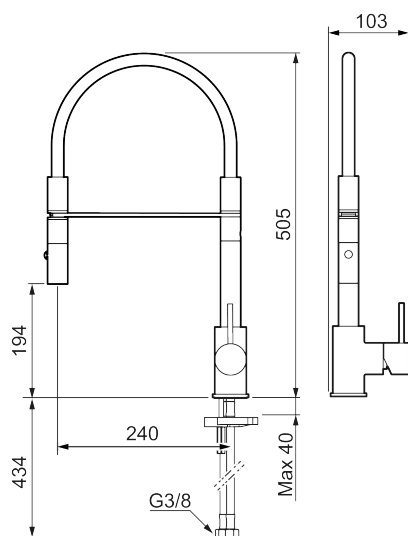

Article number: 272081.12CA Flow 3 bar: 6.0 l/m

Description: Matte black

### Unique characteristics

Backflow protection unit type 

- Nozzle with two spray patterns (normal and rinse)
- Ceramic cartridge
- Adjustable flow control and temperature limiter
- Swivel spout, limitation part for 60°, 85°, 110° or 360° included
- Soft PEX® hoses with 3/8" connecting nut (stainless steel braided)
- Approved non-return valves, EN-Standard EN1717
- Hole diameter Ø34-37 mm