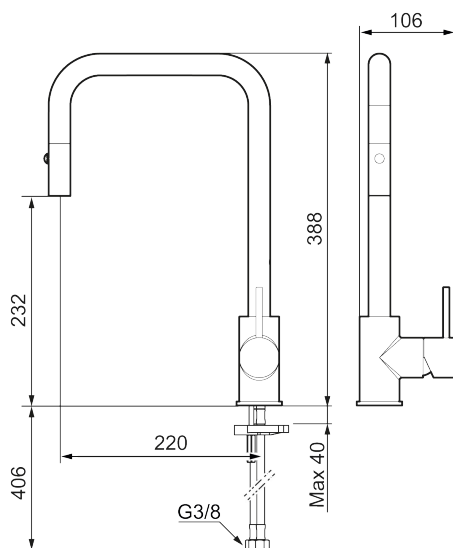

MORA INXX II pullout kitchen mixer

Featuring a durable chromed exterior and a contemporary form, INXX II pullout adds an elegant luxury to a kitchen. The mixer has a pullout hand shower, easily switchable between a regular water stream and a shower – resetting itself to normal when the water is turned off.

Article number: 272041.CA Flow 3 bar: 5.9 l/m

Description: Chrome, with integrated electronic dish washer cut-off

Unique characteristics

Backflow protection unit type

- Pull out telescopic nozzle with two spray patterns (normal and rinse)
- Adjustable flow control and temperature limiter
- Soft PEX[®] hoses with 3/8" connecting nut (stainless steel braided)
- Swivel spout 130°, adaptable for different sinks
- With integrated electronic dish washer cut-off, automatic shut-off after 4 or 12 hours
- Approved non-return valves, EN-Standard EN1717
- Hole diameter Ø34-37 mm