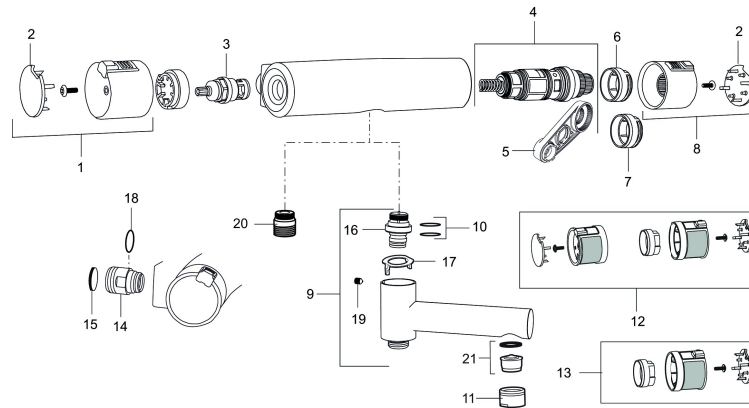

Article number: 731100

Description: Chrome, 150 c/c

Uniqe characteristics

Backflow protection unit type 

- With shower connection down
- Pressure balanced thermostatic mixer
- Temperature handle with safety stop at 38°C
- With Eco-function
- Lead Free material
- Approved non-return valves, EN-Standard EN1717

Article number: 731100

Sparepartlist

NO.	ART NO.	RSK	DESCRIPTION
1	409353.AA	8345088	On/off handle, complete, chrome, retail packed
1	409353.0011AA	8345087	On/off handle, complete, chrome/black, retail packed
2	409358.AA	8345089	End cover, chrome, retail packed
2	409358.0011AA	8345090	End cover, black, retail packed
3	409354.AA	8345137	Ceramic headwork, retail packed
4	409355.AE	8345136	Thermostatic cartridge, complete, with service tool
5	891096.AE	8345921	Service tool
6	409363.AE	8346505	Scalding protection ring, (standard)
7	409364.AE	8346506	Scalding protection ring, (max 42 °C)
8	409352.AA	8345086	Temperature handle, complete, chrome, retail packed
8	409352.0011AA	8345085	Temperature handle, complete, chrome/black, retail packed
9	409356	8344853	Swivel spout, for conversion of shower mixer to bath/shower mixer, chrome
10	209519.AE	8938340	O-ring, for swivel spout
11	131415.AE	8281512	Housing M24 utv., 15 mm, chrome
12	409370.AA	8345139	Rebuild kit, care, black/chrome, retail packed
12	409370.0085AA	8345162	Rebuild kit, care, lime/black, retail packed
12	409370.0095AE	8345210	Rebuild kit, care, red/black

NO.	ART NO.	RSK	DESCRIPTION
13	409440.AE	8345211	Rebuild kit with fixed temp. stop, care, chrome
14	409360.AA	8187781	Inlet connector 150 c/c (left-handed thread), retail packed
14	409361.AE	8228492	Inlet connector 160 c/c
15	409359.AA	8345172	Filter kit for connecting links, retail packed
16	409366.AE		Nipple M18x1 with o-ring for bath mixer
17	129154.AE	8295332	Stop ring
18	129131.AE	8295316	O-ring (18,1 x 1,6), 2 pcs
19	708655.AE	8295447	Locking screw
20	409365.AE	8187026	Nipple M18x1 - G1/2
21	139783.AE	8281546	Aerator inlet, 20–24 l/min at 300 kPa