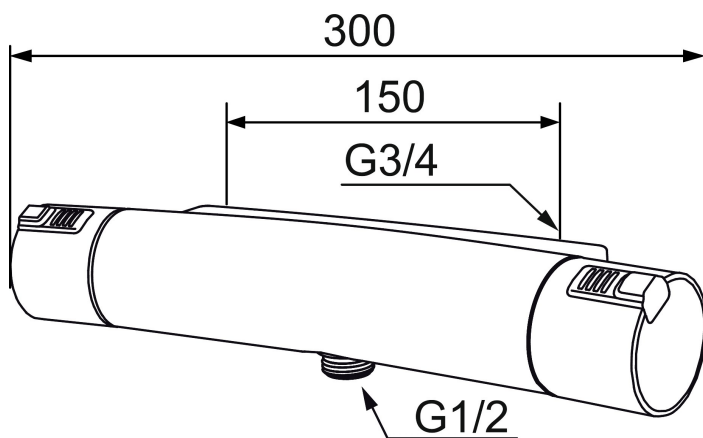

MORA MMIX T5 shower mixer

Mora MMIX combines elegance and ergonomic design with energy-efficiency. Soft geometric curves and a timeless style characterise the entire Mora MMIX range. The mixers were developed according to our unique EcoSafe™ concept focusing on low energy consumption and long-term environmental care.

Article number: 731100

Description: Chrome, 150 c/c

Uniqe characteristics

Backflow protection unit type 

- With shower connection down
- Pressure balanced thermostatic mixer
- Temperature handle with safety stop at 38°C
- With Eco-function
- Lead Free material
- Approved non-return valves, EN-Standard EN1717

PRODUCT DESCRIPTION

MORA MMIX T5 shower mixer

Mora MMIX combines elegance and ergonomic design with energy-efficiency. Soft geometric curves and a timeless style characterise the entire Mora MMIX range. The mixers were developed according to our unique EcoSafe™ concept focusing on low energy consumption and long-term environmental care.