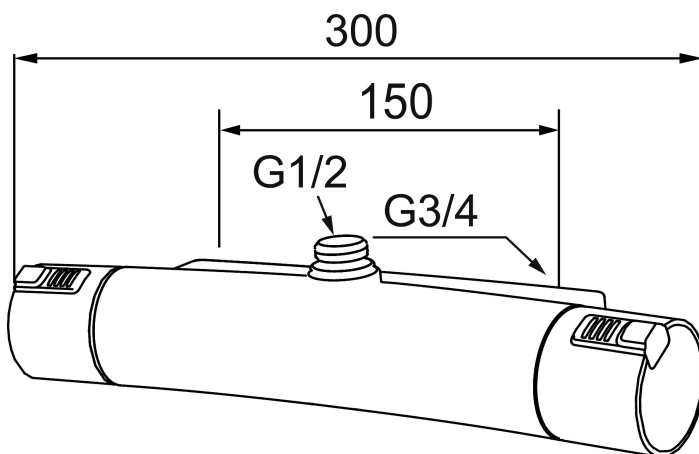

Article number: 731150.DB

Description: Chrome, 150 c/c, incl. s-connection (2x701001)

Uniqe characteristics

- With shower connection up for Shower Systems
- Pressure balanced thermostatic mixer
- Temperature handle with safety stop at 38°C
- With Eco-function
- Lead Free material
- Approved non-return valves, EN-Standard EN1717

Backflow protection unit type 

PRODUCT DESCRIPTION

MORA MMIX T5 shower mixer

Mora MMIX combines elegance and ergonomic design with energy-efficiency. Soft geometric curves and a timeless style characterise the entire Mora MMIX range. The mixers were developed according to our unique EcoSafe™ concept focusing on low energy consumption and long-term environmental care.

Article number: 731150.DB

Sparepartlist

NO.	ART NO.	RSK	DESCRIPTION
1	409353.AA	8345088	On/off handle, complete, chrome, retail packed
1	409353.0011AA	8345087	On/off handle, complete, chrome/black, retail packed
2	409358.AA	8345089	End cover, chrome, retail packed
2	409358.0011AA	8345090	End cover, black, retail packed
3	409354.AA	8345137	Ceramic headwork, retail packed
4	409355.AE	8345136	Thermostatic cartridge, complete, with service tool
5	891096.AE	8345921	Service tool
6	409363.AE	8346505	Scalding protection ring, (standard)
7	409364.AE	8346506	Scalding protection ring, (max 42 °C)
8	409352.AA	8345086	Temperature handle, complete, chrome, retail packed
8	409352.0011AA	8345085	Temperature handle, complete, chrome/black, retail packed
9	409356	8344853	Swivel spout, for conversion of shower mixer to bath/shower mixer, chrome
10	209519.AE	8938340	O-ring, for swivel spout
11	131415.AE	8281512	Housing M24 utv., 15 mm, chrome
12	409370.AA	8345139	Rebuild kit, care, black/chrome, retail packed
12	409370.0085AA	8345162	Rebuild kit, care, lime/black, retail packed
12	409370.0095AE	8345210	Rebuild kit, care, red/black