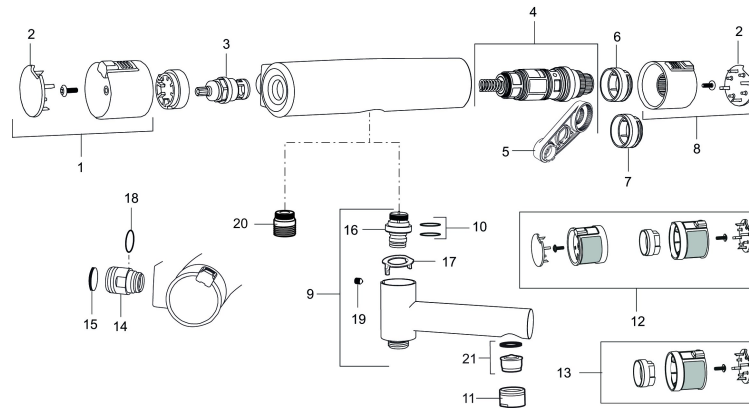

Article number: 731150.DB

Sparepartlist

NO.	ART NO.	RSK	DESCRIPTION
1	409353.AA	8345088	On/off handle, complete, chrome, retail packed
1	409353.0011AA	8345087	On/off handle, complete, chrome/black, retail packed
2	409358.AA	8345089	End cover, chrome, retail packed
2	409358.0011AA	8345090	End cover, black, retail packed
3	409354.AA	8345137	Ceramic headwork, retail packed
4	409355.AE	8345136	Thermostatic cartridge, complete, with service tool
5	891096.AE	8345921	Service tool
6	409363.AE	8346505	Scalding protection ring, (standard)
7	409364.AE	8346506	Scalding protection ring, (max 42 °C)
8	409352.AA	8345086	Temperature handle, complete, chrome, retail packed
8	409352.0011AA	8345085	Temperature handle, complete, chrome/black, retail packed
9	409356	8344853	Swivel spout, for conversion of shower mixer to bath/shower mixer, chrome
10	209519.AE	8938340	O-ring, for swivel spout
11	131415.AE	8281512	Housing M24 utv., 15 mm, chrome
12	409370.AA	8345139	Rebuild kit, care, black/chrome, retail packed
12	409370.0085AA	8345162	Rebuild kit, care, lime/black, retail packed
12	409370.0095AE	8345210	Rebuild kit, care, red/black

NO.	ART NO.	RSK	DESCRIPTION
13	409440.AE	8345211	Rebuild kit with fixed temp. stop, care, chrome
14	409360.AA	8187781	Inlet connector 150 c/c (left-handed thread), retail packed
14	409361.AE	8228492	Inlet connector 160 c/c
15	409359.AA	8345172	Filter kit for connecting links, retail packed
16	409366.AE		Nipple M18x1 with o-ring for bath mixer
17	129154.AE	8295332	Stop ring
18	129131.AE	8295316	O-ring (18,1 x 1,6), 2 pcs
19	708655.AE	8295447	Locking screw
20	409365.AE	8187026	Nipple M18x1 - G1/2
21	139783.AE	8281546	Aerator inlet, 20–24 l/min at 300 kPa