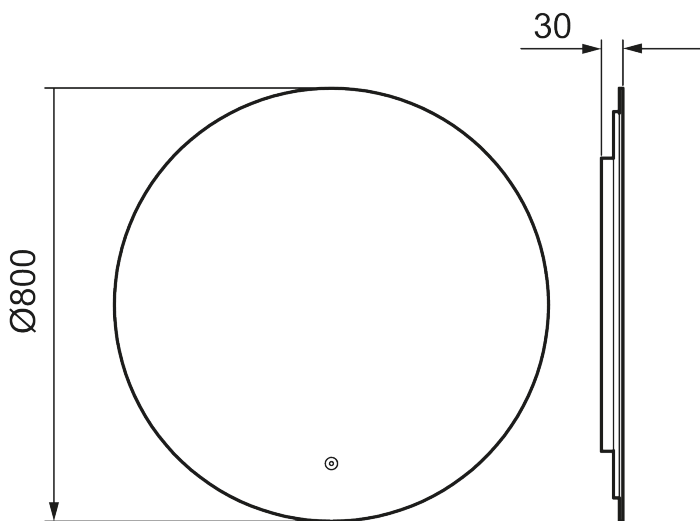

Unique characteristics

MORA CAVA I

Designed around a central idea of a minimal, unframed backlit mirror, mounted just 30 mm from the wall, Cava has an aura of its own. Its light can be switched at a touch from warm to cooler tones. The mirror itself has an anti-fog function and is safety foiled for peace of mind.

Available in circular or square versions and multiple sizes.

About the collection

A minimal design, with atmospheric backlighting, brings an extra layer of character to bathroom spaces.

Article number: 953002

Description: Ø800

- Backlight
- Energy efficient LED lighting
- Copper-free glass with safety film
- Steam free with heated demister pad
- Touch operated on/off
- Adjustable light temperature: 2 700–6 400 K
- IP 44 certified, third party CE certified
- Mounting distance from wall: 30 mm