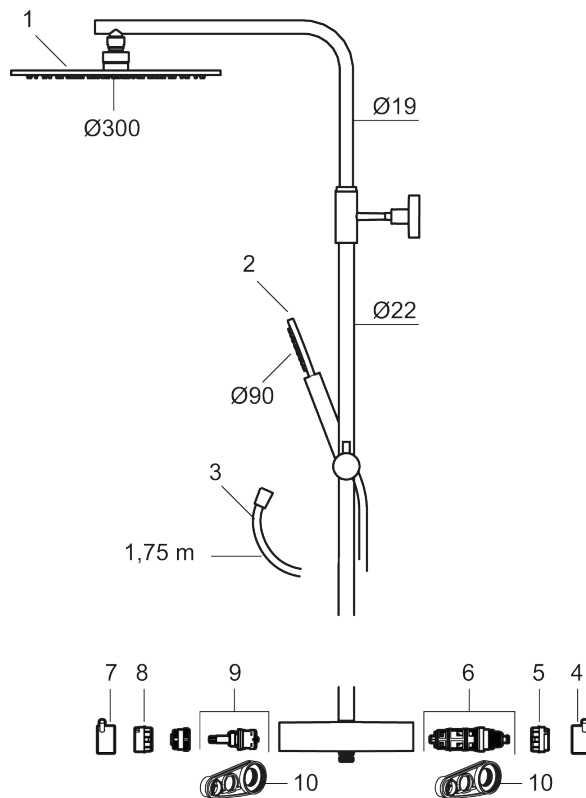

PRODUCT DESCRIPTION

MORA INXX II shower system kit

With its durable, trendy polished brass finish the INXX II combines classic design with high performance, constant temperature, outstanding comfort and effective scald protection. The overhead shower has a large, slim shower head that looks great in bathrooms with a strong character and striking shapes, as well as in classic bathrooms designed for rest and relaxation. The mixer has been tested and approved according to current building regulations and is energy-efficient, which means it reduces water and energy use without compromising on comfort. The INXX II collection offers a world-class water experience.

About the collection

INXX II is an elegant, timeless collection in a palette of carefully selected colours. Offering a combination of high quality, sober design and outstanding comfort, this is the ultimate collection.

Article number: 271900.60

Sparepartlist

NO.	ART NO.	RSK	DESCRIPTION
1	130348	8237489	Shower head 300 mm, chrome