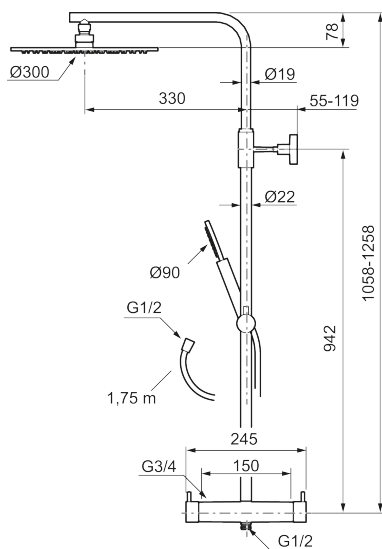

Article number: 271900.60 Flow 3 bar: 11.3 l/m

Description: Polished brass PVD, 150 c/c

Consist of:

MORA INXX II thermostatic mixer:

- Pressure balanced thermostatic mixer
- With reversible headwork
- Temperature handle with safety stop at 38°C
- With Eco-function
- Approved non-return valves, EN-Standard EN1717

MORA INXX II Shower System:

- Shower hose in metal, PVC- and BPA-free
- With Easy-Clean anti-limescale system
- Adjustable height
- Hand shower 7,5 l/min, shower head 11 l/min

PRODUCT DESCRIPTION

MORA INXX II shower system kit