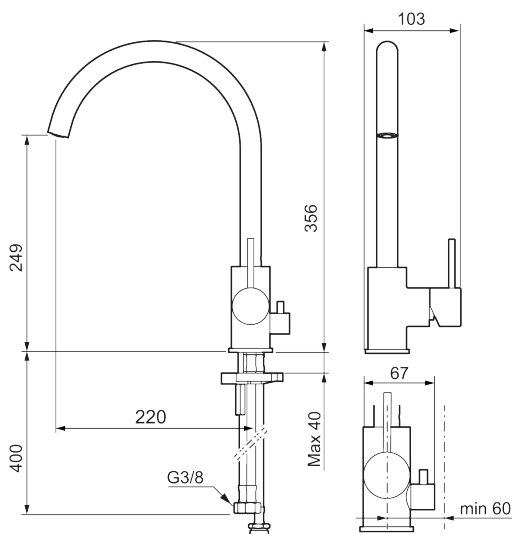

MORA INXX II soft kitchen mixer

Article number: 272151.12LD3 **Flow 3 bar:** 3.8 l/m

Description: Matte black, LEED/BREEAM compliant

- Ceramic cartridge
- Adjustable flow control and temperature limiter
- Soft PEX[®] hoses with 3/8" connecting nut (stainless steel braided)
- Swivel spout, limitation part for 60°, 85°, 110° or 360° included
- With dish washer valve CW, not adjustable to HW
- Hole diameter Ø34-37 mm

Unique characteristics

Backflow protection unit type 

PRODUCT DESCRIPTION

MORA INXX II soft kitchen mixer

Article number:
272151.12LD3

Sparepartlist

NO.	ART NO.	RSK	DESCRIPTION
1	409700.AE	8394069	Lever, complete, chrome
1	409700.12AE	8394070	Lever, complete, matte black
1	409700.22AE	8394071	Lever, complete, matte white
1	409700.44AE	8394072	Lever, complete, matte grey
1	409700.60AE	8394073	Lever, complete, polished brass PVD
1	409700.62AE	8394074	Lever, complete, brushed brass PVD
1	409700.76AE	8394075	Lever, complete, brushed nickel
2	409702.AE	8437059	Ceramic cartridge
3	S600230		Aerator M21,5 ext., Z
4	S600055		Fastening details
5	209565.AE		Limitation segment
6	708843.AE	8295357	O-ring (15,54 x 2,62), 2 pcs
7	409340.AE	8531598	Stabilization kit
8	409707.AE	8394082	Ceramic cartridge for dish washer connection