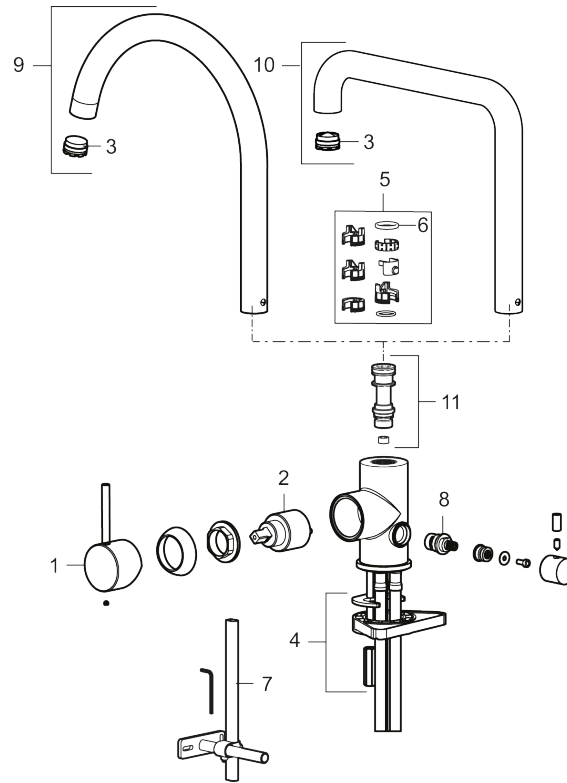

MORA INXX II soft kitchen mixer

Article number: 272151.12LD3 **Flow 3 bar:** 3.8 l/m

Description: Matte black, LEED/BREEAM compliant

- Ceramic cartridge
- Adjustable flow control and temperature limiter
- Soft PEX[®] hoses with 3/8" connecting nut (stainless steel braided)
- Swivel spout, limitation part for 60°, 85°, 110° or 360° included
- With dish washer valve CW, not adjustable to HW
- Hole diameter Ø34-37 mm

Unique characteristics

Backflow protection unit type 

PRODUCT DESCRIPTION

MORA INXX II soft kitchen mixer

Article number:
272151.12LD3

Sparepartlist

NO.	ART NO.	RSK	DESCRIPTION
1	409700.AE	8394069	Lever, complete, chrome
1	409700.12AE	8394070	Lever, complete, matte black
1	409700.22AE	8394071	Lever, complete, matte white
1	409700.44AE	8394072	Lever, complete, matte grey
1	409700.60AE	8394073	Lever, complete, polished brass PVD
1	409700.62AE	8394074	Lever, complete, brushed brass PVD
1	409700.76AE	8394075	Lever, complete, brushed nickel
2	409702.AE	8437059	Ceramic cartridge
3	S600230		Aerator M21,5 ext., Z
4	S600055		Fastening details
5	209565.AE		Limitation segment
6	708843.AE	8295357	O-ring (15,54 x 2,62), 2 pcs
7	409340.AE	8531598	Stabilization kit
8	409707.AE	8394082	Ceramic cartridge for dish washer connection