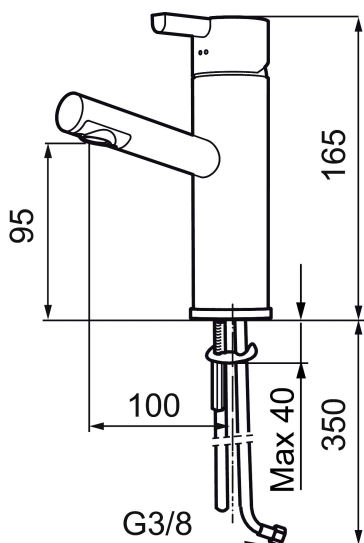

MORA REXX B5 basin mixer

With their simple, minimalist design, Mora REXX mixers are the essence of Scandinavian design and functionality. Their innovation lies in their precision. When tradition and craftsmanship meet state-of-the-art manufacturing methods and inspiring design, the result is Mora REXX. The version shown here is a beautiful basin mixer with built-in intelligent functionality.

Article number: 707150.11 Flow 3 bar: 7.8 l/m

Description: Black PVD

Unique characteristics

Backflow protection unit type 

- ESS (energy saving system)
- Ceramic cartridge
- Adjustable flow control and temperature limiter
- Soft PEX[®] hoses with 3/8" connecting nut (stainless steel braided)
- Hole diameter Ø32-37 mm (Ø32-35 mm recommended)