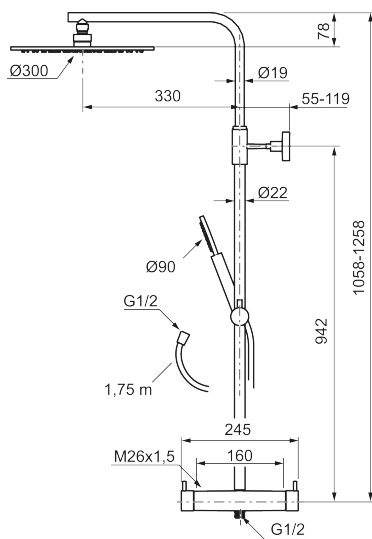

MORA INXX II shower system kit

With its durable matt grey finish the INXX II combines classic design with high performance, constant temperature, outstanding comfort and effective scald protection. The overhead shower has a large, slim shower head that looks great in bathrooms with a strong character and striking shapes, as well as in classic bathrooms designed for rest and relaxation. The mixer has been tested and approved according to current building regulations and is energy-efficient, which means it reduces water and energy use without compromising on comfort. The INXX II collection offers a world-class water experience.

About the collection

INXX II is an elegant, timeless collection in a palette of carefully selected colours. Offering a combination of high quality, sober design and outstanding comfort, this is the ultimate collection.

Article number: 271800.44 Flow 3 bar: 11.3 l/m

Description: Matte grey, 160 c/c

Consist of:

MORA INXX II thermostatic mixer:

- Pressure balanced thermostatic mixer
- With reversible headwork
- Temperature handle with safety stop at 38°C
- With Eco-function
- Approved non-return valves, EN-Standard EN1717

MORA INXX II Shower System:

- Shower hose in metal, PVC- and BPA-free
- With Easy-Clean anti-limescale system
- Adjustable height
- Hand shower 7,5 l/min, shower head 11,3 l/min