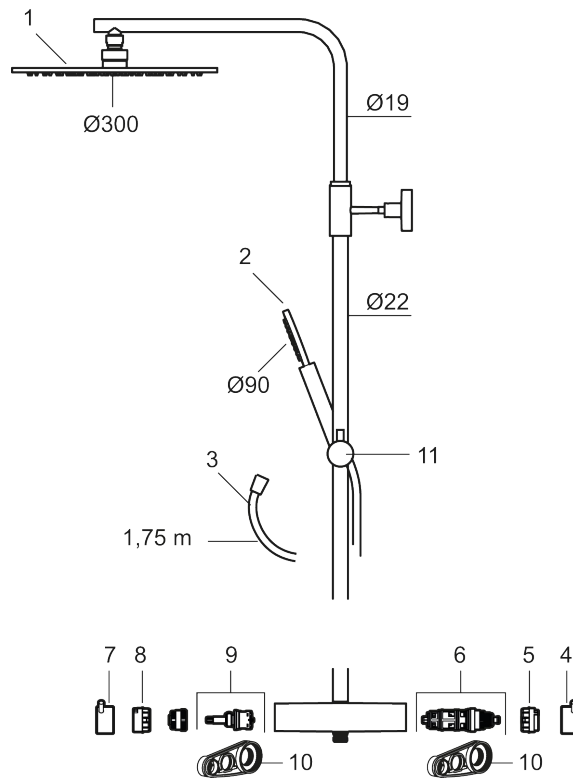

MORA INXX II Shower System:

- Shower hose in metal, PVC- and BPA-free
- With Easy-Clean anti-limescale system
- Adjustable height
- Hand shower 7,5 l/min, shower head 11,3 l/min

PRODUCT DESCRIPTION

MORA INXX II shower system kit

Article number: 271800.44

Sparepartlist

NO.	ART NO.	RSK	DESCRIPTION
1	130348	8237489	Shower head 300 mm, chrome
1	130348.12	8237490	Shower head 300 mm, matte black
1	130348.22	8237491	Shower head 300 mm, matte white