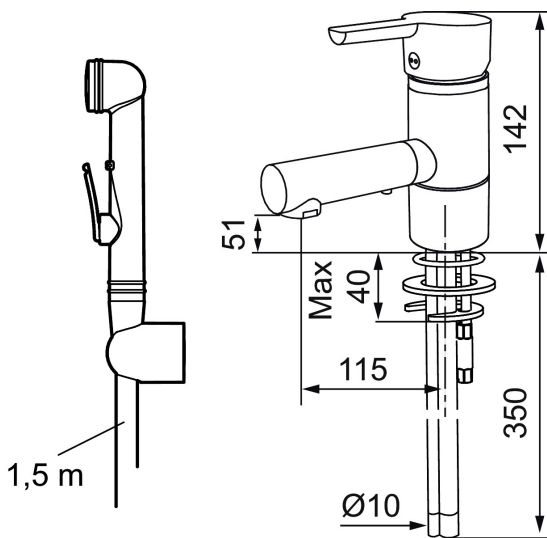

Unique characteristics

Backflow protection unit type **EB**

MORA MMIX B6 basin mixer

Mora MMIX combines elegance and ergonomic design with energy-efficiency. Soft geometric curves and a timeless style characterise the entire Mora MMIX range. The mixers were developed according to our unique EcoSafe™ concept focusing on low energy consumption and long-term environmental care.

Article number: 733082 Flow 3 bar: 6.6 l/m

Description: Chrome

- With self-closing hand shower, wall bracket and hose
- ESS (energy saving system)
- Ceramic cartridge with soft closing function
- Adjustable flow control and temperature limiter
- Soft PEX® hoses with 3/8" connecting nut (stainless steel braided)
- Approved non-return valves, EN-Standard EN1717
- Swivel spout 110°
- Lead Free material
- Hole diameter Ø33,5-37 mm