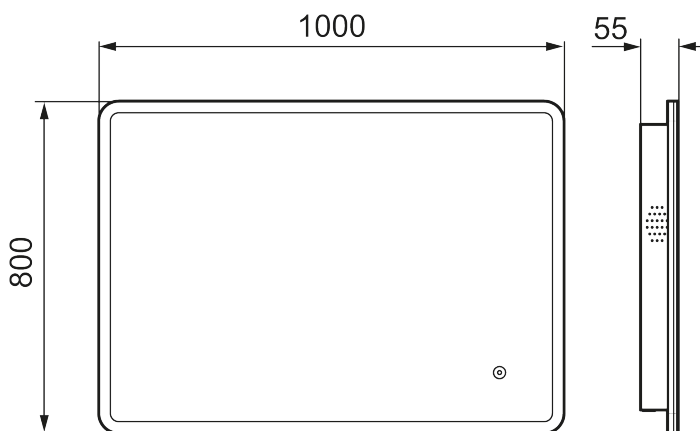

Bluetooth

Unique characteristics

MORA CARA II

Cara shares a similar design to our Solo I, with a touch-controlled LED frame behind white acrylic which surrounds the mirror. Cara's lighting can be adjusted in brightness and tone to enhance the atmosphere of your space. Its function can be further enhanced with the addition of built-in Bluetooth speakers for the ultimate in mood spaces.

About the collection

Minimal design, with concealed LED framing and optional Bluetooth speaker system in a package that gives atmospheric a new meaning.

Article number: 953133

Description: 1000 x 800 mm

- Frame with integrated lighting
- Energy efficient LED lighting
- Copper-free glass with safety film
- Steam free with heated demister pad
- Touch operated on/off
- Adjustable light temperature: 2 700–6 400 K
- IP 44 certified, third party CE certified
- Bluetooth connected speakers
- Mounting distance from wall: 55 mm