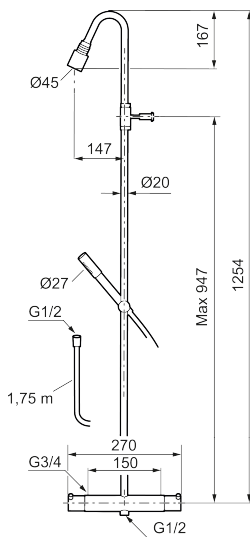

Unique characteristics

MORA IZZY shower system kit

Mora Izzy exudes harmony and elegance. The elegantly curved spout gives Mora Izzy its characteristic look. Izzy Regular has a chrome-plated surface that suits all interiors.

Article number: 705600

Description: Chrome

Consist of:

Mora Izzy thermostatic mixer:

- Compensates for temperature and pressure fluctuations
- With reversible headwork
- Temperature handle with safety stop at 38°C
- With Eco-function Approved non-return valves, EN-Standard EN1717

Mora Izzy Shower System:

- Shower hose in metal, PVC- and BPA-free
- With Easy-Clean anti-limescale system
- Shower bar can be shortened if required
- Eco (energy and water saving hand shower 9 l/min, shower head 12 l/min)