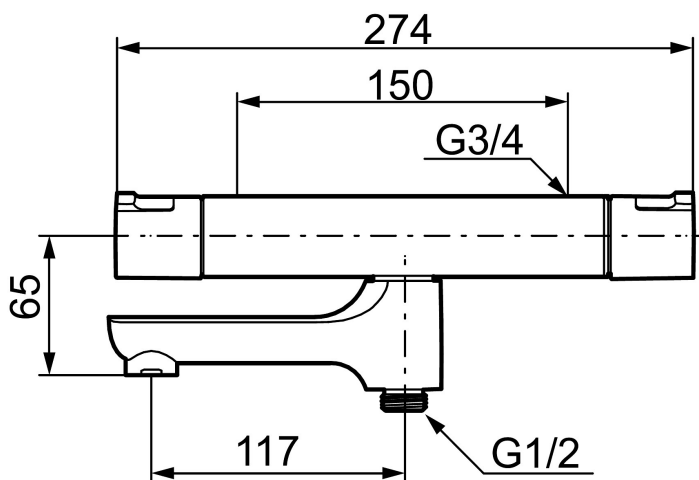

MORA CERA T4 bath mixer

A bathroom is a place for relaxation, pleasure and recharging your batteries. So fill it with enjoyment. Save energy effortlessly, protect against fluctuations in water temperature, take an extra long shower with a clear conscience. Mora Cera puts quality time in your bathroom in countless ways.

Article number: 240100.DB

Description: Chrome, 150 c/c, incl. s-connection (2x701001)

- Swivel spout with built-in diverter
- Temperature handle with safety stop at 38°C and 42°C
- With Eco-function
- Approved non-return valves, EN-Standard EN1717
- Extra user-friendly grips, approved by the Rheumatism Association in Sweden