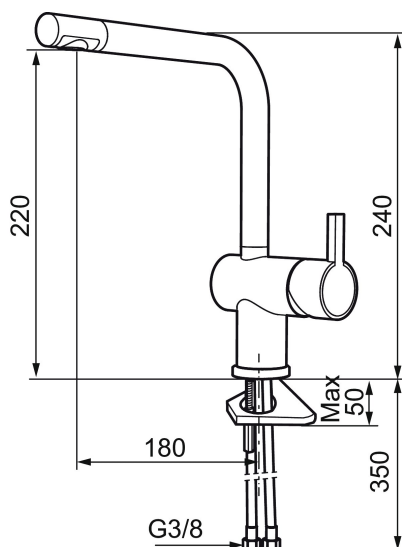

Article number: 707110.0065 Flow 3 bar: 8.1 l/m

Description: Chrome/gold

Unique characteristics

Backflow protection unit type

- ESS (energy saving system)
- Ceramic cartridge
- Adjustable flow control and temperature limiter
- Eco (energy and water saving constant flow aerator, 7,6 l/min at 200–600 kPa)
- Soft PEX[®] hoses with 3/8" connecting nut (stainless steel braided)
- Swivel spout, limitation part for 60°, 120° or 360° included
- Hole diameter Ø32-35 mm