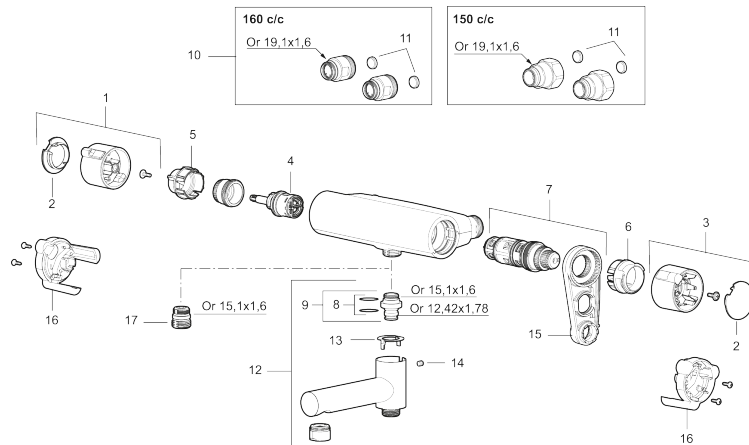

Article number: 331000 **Flow 3 bar:** 12.0 l/m

Description: Chrome, 160 c/c

Unique characteristics

- With shower connection down
- Pressure balanced thermostatic mixer
- Temperature handle with safety stop at 38°C
- With Eco-function
- Lead Free material
- Approved non-return valves, EN-Standard EN1717

Backflow protection unit type 

PRODUCT DESCRIPTION

MMIX II shower mixer

We have updated our classic MMIX chrome shower mixer with a straighter shape and a bolder look. The result? Superior function and elegant style! Its interior has also been upgraded with an improved thermostat, providing optimal energy efficiency combined with an unsurpassable shower experience.

Article number: 331000

Sparepartlist

NO.	ART NO.	RSK	DESCRIPTION
1	S600191	8397017	On/off handle, complete, chrome
2	S600192	8397019	End cover, chrome, 2 pcs
3	S600190	8397018	Temperature handle, complete, chrome
4	S600020	8441462	Ceramic headwork, with service tool (shower mixer)
4	S600269	8387232	Ceramic headwork, without tool (shower mixer)
4	S600021	8441463	Ceramic headwork, with service tool (bath mixer)
4	S600270	8387233	Ceramic headwork, without tool (bath mixer)
5	S600086	8439710	Stop ring, standard
6	S600087	8439711	Scalding protection ring
6	S600026	8439708	Scalding protection ring, max 42 °C
7	S600084	8439709	Thermostatic cartridge, complete, incl. service tool
7	S600271	8397030	Thermostatic cartridge, complete, without service tool
8	209519.AE	8938340	O-ring, for swivel spout
9	409366.AE		Nipple M18x1 with o-ring for bath mixer
10	409361.AE	8228492	Inlet connector 160 c/c
11	409359.AA	8345172	Filter kit for connecting links, retail packed
12	409356	8344853	Swivel spout, for conversion of shower mixer to bath/shower mixer, chrome

NO.	ART NO.	RSK	DESCRIPTION
13	38521000	8295345	Stop ring
14	708655.AE	8295447	Locking screw
15	S600298	3870203	Service tool
16	S600193	8397020	Care-handle, black, 2 pcs
17	S600088	8439712	Nipple M18x1-G1/2 for shower mixer