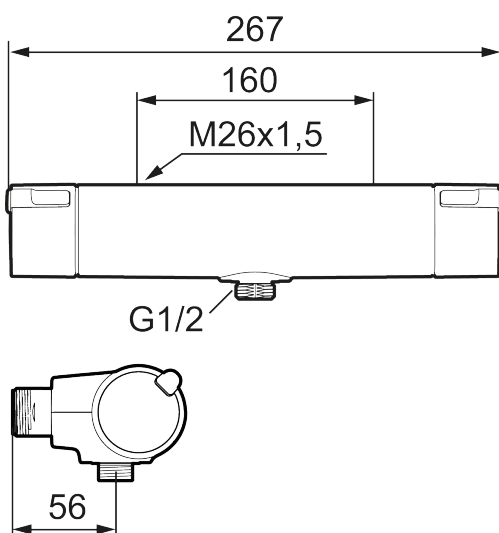

Unique characteristics

- With shower connection down
- Pressure balanced thermostatic mixer
- Temperature handle with safety stop at 38°C
- With Eco-function
- Lead Free material
- Approved non-return valves, EN-Standard EN1717

Backflow protection unit type