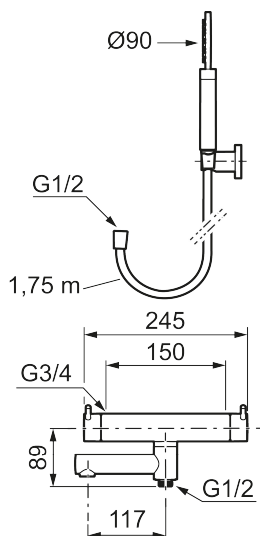

Article number: 270100.60

Description: Polished brass PVD, 150 c/c

Unique characteristics

Backflow protection unit type **EB**

- With hand shower, holder and hose in metal, PVC- and BPA-free
- Swivel spout with built-in diverter
- Pressure balanced thermostatic mixer
- Temperature handle with safety stop at 38°C
- With Eco-function
- Approved non-return valves, EN-Standard EN1717

Article number: 270100.60

Sparepartlist

NO.	ART NO.	RSK	DESCRIPTION
1	209575	8275496	Hand shower, chrome
1	209575.12	8275497	Hand shower, matte black
1	209575.22	8275498	Hand shower, matte white
1	209575.44	8275499	Hand shower, matte grey
1	209575.60	8275500	Hand shower, polished brass PVD
1	209575.62	8275501	Hand shower, brused brass PVD
2	131170.AE	8251927	Shower hose in metal, 1750 mm, chrome