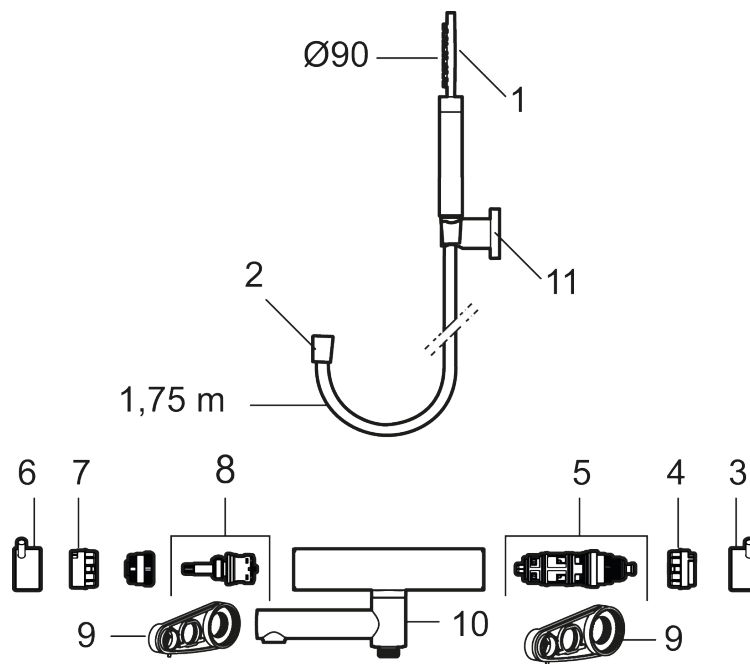

Article number: 270100.60

Description: Polished brass PVD, 150 c/c

Unique characteristics

Backflow protection unit type **EB**

- With hand shower, holder and hose in metal, PVC- and BPA-free
- Swivel spout with built-in diverter
- Pressure balanced thermostatic mixer
- Temperature handle with safety stop at 38°C
- With Eco-function
- Approved non-return valves, EN-Standard EN1717

PRODUCT DESCRIPTION

MORA INXX II bath mixer

With its durable, trendy polished brass finish and hand shower with a large, round nozzle, makes this mixer looks great and gives a truly relaxing baths. The INXX II collection offers a world-class water experience with constant temperature, high comfort and effective scald protection. The mixer has been tested and approved according to current building regulations and is energy-efficient, which means it reduces water and energy use without compromising on comfort.

Article number: 270100.60

Sparepartlist

NO.	ART NO.	RSK	DESCRIPTION
1	209575	8275496	Hand shower, chrome
1	209575.12	8275497	Hand shower, matte black
1	209575.22	8275498	Hand shower, matte white
1	209575.44	8275499	Hand shower, matte grey
1	209575.60	8275500	Hand shower, polished brass PVD
1	209575.62	8275501	Hand shower, brused brass PVD
2	131170.AE	8251927	Shower hose in metal, 1750 mm, chrome