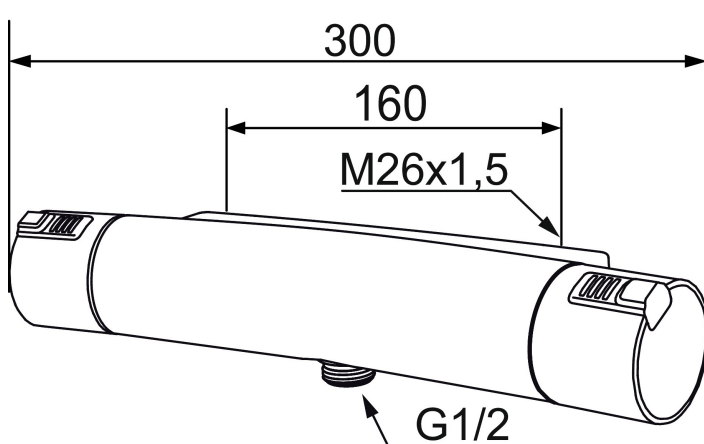

MORA MMIX T5 shower mixer

Mora MMIX combines elegance and ergonomic design with energy-efficiency. Soft geometric curves and a timeless style characterise the entire Mora MMIX range. The mixers were developed according to our unique EcoSafe™ concept focusing on low energy consumption and long-term environmental care.

Article number: 731000.0011

Description: Chrome/black, 160 c/c

Unique characteristics

Backflow protection unit type 

- With shower connection down
- Pressure balanced thermostatic mixer
- Temperature handle with safety stop at 38°C
- With Eco-function
- Lead Free material
- Approved non-return valves, EN-Standard EN1717

PRODUCT DESCRIPTION

MORA MMIX T5 shower mixer

Mora MMIX combines elegance and ergonomic design with energy-efficiency. Soft geometric curves and a timeless style characterise the entire Mora MMIX range. The mixers were developed according to our unique EcoSafe™ concept focusing on low energy consumption and long-term environmental care.

NO.	ART NO.	RSK	DESCRIPTION
14	409360.AA	8187781	Inlet connector 150 c/c (left-handed thread), retail packed
14	409361.AE	8228492	Inlet connector 160 c/c
15	409359.AA	8345172	Filter kit for connecting links, retail packed
16	409366.AE		Nipple M18x1 with o-ring for bath mixer
17	38521000	8295345	Stop ring
18	129131.AE	8295316	O-ring (18,1 x 1,6), 2 pcs
19	708655.AE	8295447	Locking screw
20	409365.AE	8187026	Nipple M18x1 - G1/2
21	139783.AE	8281546	Aerator inlet, 20–24 l/min at 300 kPa