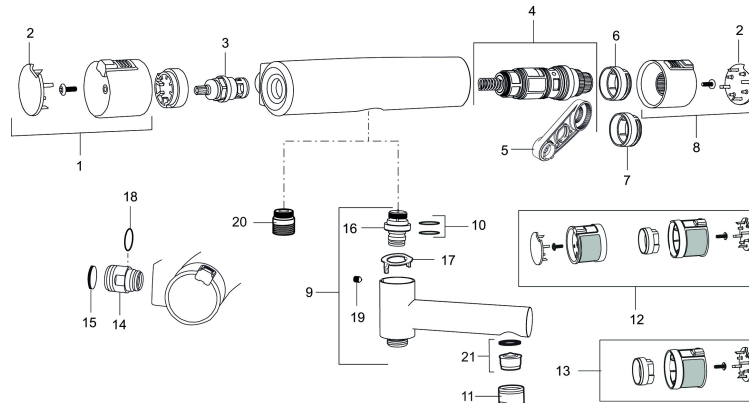

PRODUCT DESCRIPTION

MORA MMIX T5 shower mixer

Mora MMIX combines elegance and ergonomic design with energy-efficiency. Soft geometric curves and a timeless style characterise the entire Mora MMIX range. The mixers were developed according to our unique EcoSafe™ concept focusing on low energy consumption and long-term environmental care.

Article number: 731000.0011

Sparepartlist

NO.	ART NO.	RSK	DESCRIPTION
1	409353.AA	8345088	On/off handle, complete, chrome, retail packed
1	409353.0011AA	8345087	On/off handle, complete, chrome/black, retail packed
2	409358.AA	8345089	End cover, chrome, retail packed
2	409358.0011AA	8345090	End cover, black, retail packed
3	S600274	8397028	Ceramic headwork (G15)
4	S600275	8397029	Thermostatic cartridge, complete, incl. service tool
5	S600298	3870203	Service tool
6	S600311	8397045	Scalding protection ring (standard), black
7	409364.AE	8346506	Scalding protection ring, (max 42 °C)
8	409352.AA	8345086	Temperature handle, complete, chrome, retail packed
8	409352.0011AA	8345085	Temperature handle, complete, chrome/black, retail packed
9	409356	8344853	Swivel spout, for conversion of shower mixer to bath/shower mixer, chrome
10	209519.AE	8938340	O-ring, for swivel spout
11	131415.AE	8281512	Housing M24 utv., 15 mm, chrome
12	409370.AA	8345139	Rebuild kit, care, black/chrome, retail packed
12	409370.0085AA	8345162	Rebuild kit, care, lime/black, retail packed
12	409370.0095AE	8345210	Rebuild kit, care, red/black
13	409440.AE	8345211	Rebuild kit with fixed temp. stop, care, chrome