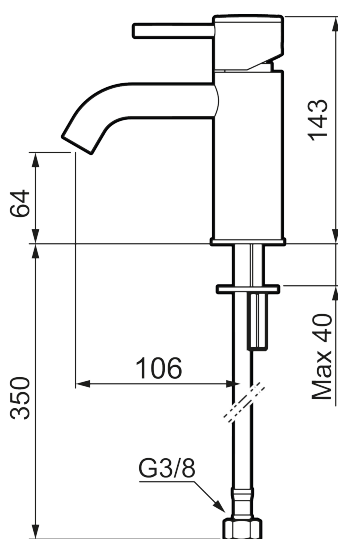

MORA INXX II soft, small basin mixer

INXX II basin mixers are available in three different heights, including small which is suitable for small basins. With its durable, elegant brushed brass finish and essential design, the INXX II soft enhances the feeling of comfort, quality and elegance in your bathroom. The mixer has been tested and approved according to current building regulations and is energy-efficient, which means it reduces water and energy use without compromising on comfort. A push down-waste in a matching colour is available as an accessory.

Article number: 273001.62CA Flow 3 bar: 4.5 l/m

Description: Brushed brass PVD

Unique characteristics

Backflow protection unit type 

- Ceramic cartridge
- Adjustable flow control and temperature limiter
- Soft PEX® hoses with 3/8" connecting nut (stainless steel braided)
- Hole diameter Ø34-37 mm