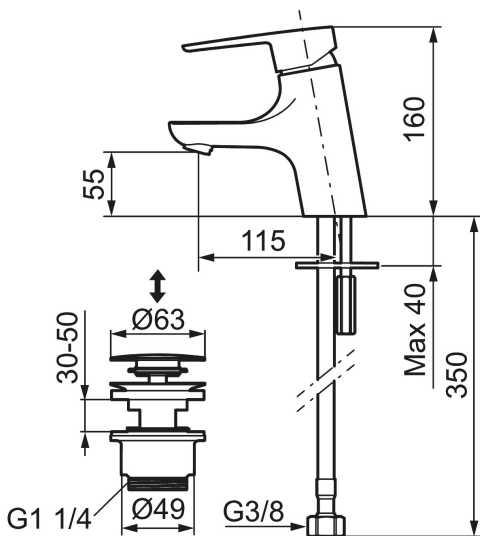

Unique characteristics

Backflow protection unit type 

MORA CERA B5 basin mixer

A bathroom is a place for relaxation, pleasure and recharging your batteries. So fill it with enjoyment. Save energy effortlessly, protect against fluctuations in water temperature, take an extra long shower with a clear conscience. Mora Cera puts quality time in your bathroom in countless ways.

Article number: 243071.CA Flow 3 bar: 4.8 l/m

Description: Chrome

- With push-down waste
- ESS (energy saving system)
- Ceramic cartridge with soft closing function
- Adjustable flow control and temperature limiter
- Eco (energy and water saving constant flow aerator, 5 l/min at 200–600 kPa)
- Soft PEX[®] hoses with 3/8" connecting nut (stainless steel braided)
- Approved by the Rheumatism Association in Sweden
- Hole diameter Ø33,5-37 mm