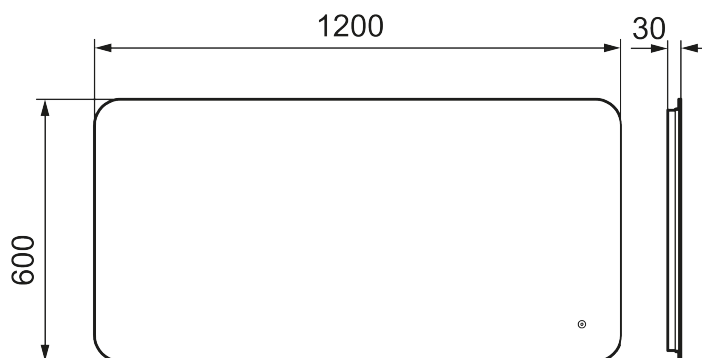

## MORA CAVA I

Designed around a central idea of a minimal, unframed backlit mirror, mounted just 30 mm from the wall, Cava has an aura of its own. Its light can be switched at a touch from warm to cooler tones. The mirror itself has an anti-fog function and is safety foiled for peace of mind.

Available in circular or square versions and multiple sizes.

### About the collection

A minimal design, with atmospheric backlighting, brings an extra layer of character to bathroom spaces.

**Article number:** 953005

**Description:** 1200 x 600 mm

- Backlight
- Energy efficient LED lighting
- Copper-free glass with safety film
- Steam free with heated demister pad
- Touch operated on/off
- Adjustable light temperature: 2 700–6 400 K
- IP 44 certified, third party CE certified
- Mounting distance from wall: 30 mm