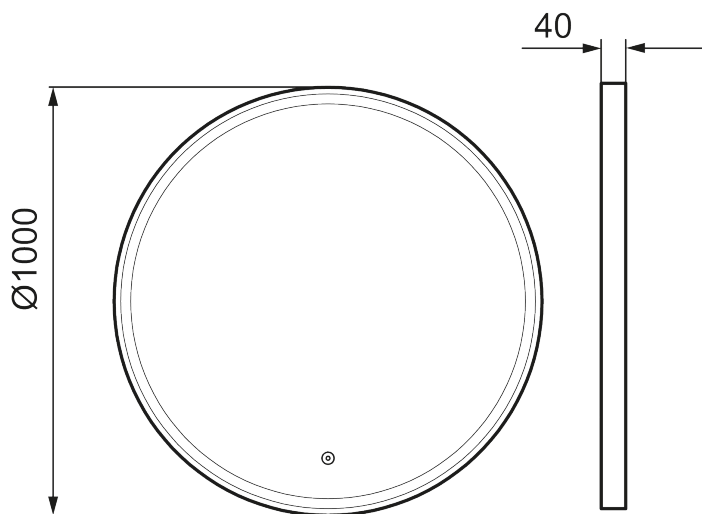

## MORA SOLO I

Encased in an attractive metal frame in matt black aluminium, with an inner LED band, Solo I gives a dynamic atmosphere to an interior. Its mirror is anti-fog for ease of use, allowing the simplicity of the design to always remain in focus.

### About the collection

An attractive framed design, with touch-operated backlighting in a versatile mirror package that's easy to style into any space.

**Article number:** 953099.12

**Description:** Ø1000 mm

- Black aluminium frame
- Energy efficient LED lighting
- Copper-free glass with safety film
- Steam free with heated demister pad
- Touch operated on/off
- Light temperature 6400 K
- IP 44 certified, third party CE certified
- Mounting distance from wall: 40 mm