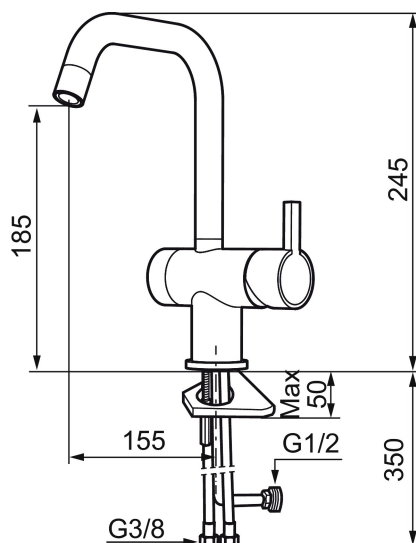

Article number: 707125.0011 Flow 3 bar: 7.6 l/m

Description: Chrome/black

Unique characteristics

Backflow protection unit type 

- ESS (energy saving system)
- Ceramic cartridge
- Adjustable flow control and temperature limiter
- Eco (energy and water saving constant flow aerator, 7,6 l/min at 200–600 kPa)
- Soft PEX[®] hoses with 3/8" connecting nut (stainless steel braided)
- Swivel spout, limitation part for 60°, 120° or 360° included
- With dishwasher valve, switchable between cold and hot water. Pre-set on cold water
- Hole diameter Ø32-35 mm