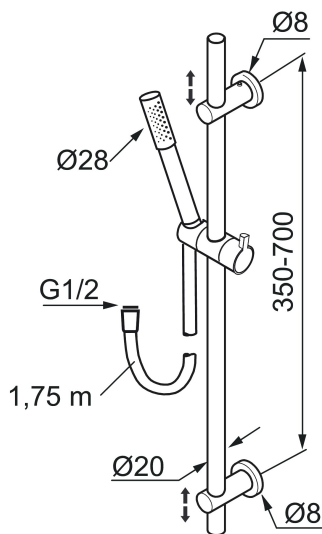

Unique characteristics

MORA REXX S6 shower set

With their simple, minimalist design, Mora REXX mixers are the essence of Scandinavian design and functionality. Their innovation lies in their precision. When tradition and craftsmanship meet state-of-the-art manufacturing methods and inspiring design, the result is Mora REXX. The version shown here is a beautiful shower system with built-in intelligent function.

Article number: 130191

Description: Chrome

- Shower hose in metal, PVC- and BPA-free
- With adjustable wall brackets for usage of existing screw holes
- With Easy-Clean anti-limescale system
- Eco (energy and water saving hand shower 9 l/min)