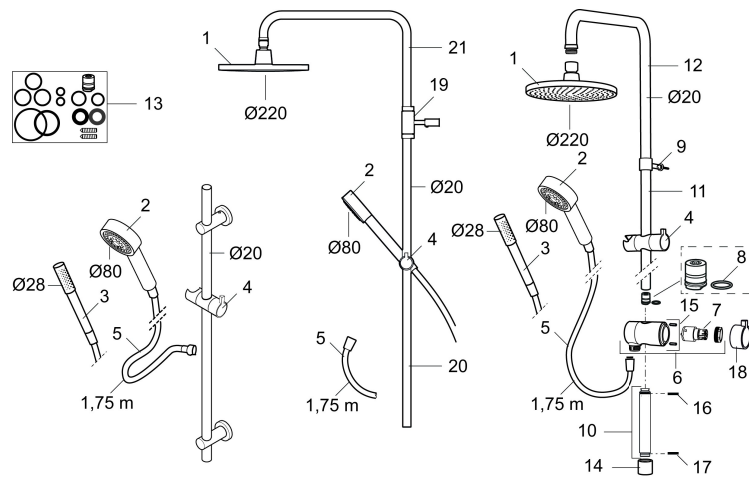

Article number: 130191

Description: Chrome

- Shower hose in metal, PVC- and BPA-free
- With adjustable wall brackets for usage of existing screw holes
- With Easy-Clean anti-limescale system
- Eco (energy and water saving hand shower 9 l/min)

Unique characteristics

PRODUCT DESCRIPTION

MORA REXX S6 shower set

With their simple, minimalist design, Mora REXX mixers are the essence of Scandinavian design and functionality. Their innovation lies in their precision. When tradition and craftsmanship meet state-of-the-art manufacturing methods and inspiring design, the result is Mora REXX. The version shown here is a beautiful shower system with built-in intelligent function.

Article number: 130191

Sparepartlist

NO.	ART NO.	RSK	DESCRIPTION
1	131192	8180715	Shower head, 220 mm, chrome
2	130356	8199194	Hand shower, chrome
3	209534	8199198	Hand shower, chome
3	209534.75	8199199	Hand shower, stainless look
4	130357.AA	8762735	Slider, chrome, retail packed
4	130357.0011AE	8762729	Slider, chrome/black
5	139835.AE	8199159	Shower hose in metal, 1750 mm
6	409430.AE	8541683	Diverter
7	409417.AA	8541628	Cartridge for diverter
8	639173.AE	8295314	Gasket (2 pcs)
9	139906.AE	8180378	Clip for shower bar 20 mm
10	209549.AE	8180946	Connecting pipe
11	209548.AE	8180944	Lower bar
12	209550.AE	8180947	Upper bar for S5
13	409425.AE	8346925	Spare bag for Mora Shower System

NO.	ART NO.	RSK	DESCRIPTION
14	209291.AE	8295321	Transition nipple G1/2 - M18x1
15	139812.AE	8295323	Stop screw M5x20
16	309246.AE	8295312	O-ring (13,1 x 1,6)
17	609029.AE	8295315	O-ring (16,1 x 1,6)
18	409520.AE	8348107	Handle for diverter
19	409590.AE	8221731	Clip for shower bar, chrome
20	209648.AE	8217836	Lower bar, chrome
21	209650.AE	8217835	Upper bar