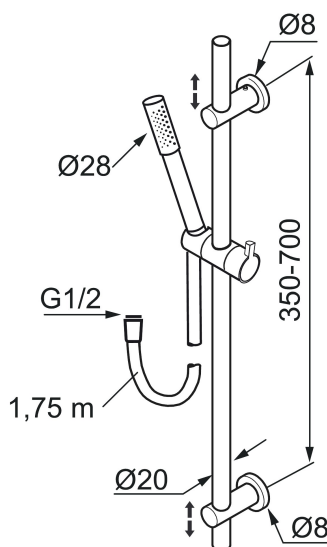

MORA REXX S6 shower set

With their simple, minimalist design, Mora REXX mixers are the essence of Scandinavian design and functionality. Their innovation lies in their precision. When tradition and craftsmanship meet state-of-the-art manufacturing methods and inspiring design, the result is Mora REXX. The version shown here is a beautiful shower system with built-in intelligent function.

Article number: 130191

Description: Chrome

- Shower hose in metal, PVC- and BPA-free
- With adjustable wall brackets for usage of existing screw holes
- With Easy-Clean anti-limescale system
- Eco (energy and water saving hand shower 9 l/min)

Unique characteristics