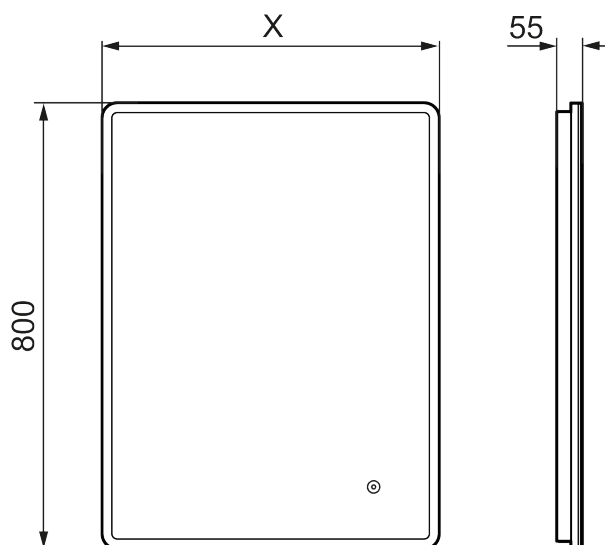

Bluetooth

Unique characteristics

MORA CARA II

Cara shares a similar design to our Solo I, with a touch-controlled LED frame behind white acrylic which surrounds the mirror. Cara's lighting can be adjusted in brightness and tone to enhance the atmosphere of your space. Its function can be further enhanced with the addition of built-in Bluetooth speakers for the ultimate in mood spaces.

About the collection

Minimal design, with concealed LED framing and optional Bluetooth speaker system in a package that gives atmospheric a new meaning.

Article number: 953132

Description: 600 x 800 mm

- Frame with integrated lighting
- Energy efficient LED lighting
- Copper-free glass with safety film
- Steam free with heated demister pad
- Touch operated on/off
- Adjustable light temperature: 2 700–6 400 K
- IP 44 certified, third party CE certified
- Bluetooth connected speakers
- Mounting distance from wall: 55 mm