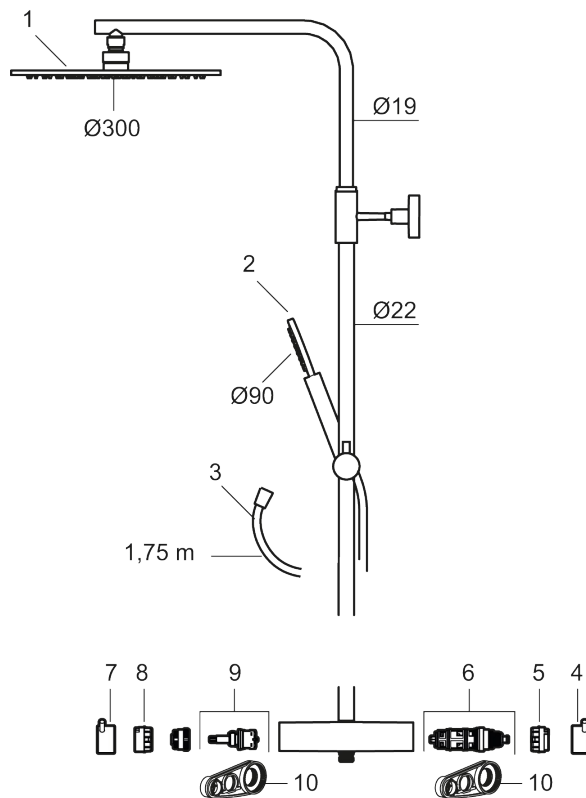

Article number: 271900.12

Sparepartlist

NO.	ART NO.	RSK	DESCRIPTION
1	130348	8237489	Shower head 300 mm, chrome

NO.	ART NO.	RSK	DESCRIPTION
1	130348.12	8237490	Shower head 300 mm, matte black
1	130348.22	8237491	Shower head 300 mm, matte white
1	130348.44	8237492	Shower head 300 mm, matte grey
1	130348.60	8237493	Shower head 300 mm, polished brass PVD
1	130348.62	8237494	Shower head 300 mm, brushed brass PVD
2	209575	8275496	Hand shower, chrome
2	209575.12	8275497	Hand shower, matte black
2	209575.22	8275498	Hand shower, matte white
2	209575.44	8275499	Hand shower, matte grey
2	209575.60	8275500	Hand shower, polished brass PVD
2	209575.62	8275501	Hand shower, brushed brass PVD
3	131170.AE	8251927	Shower hose in metal, 1750 mm, chrome
3	131170.12AE	8251999	Shower hose in metal, 1750 mm, matte black
3	131170.22AE	8252000	Shower hose in metal, 1750 mm, matte white
3	131170.44AE	8252001	Shower hose in metal, 1750 mm, matte grey
3	131170.60AE	8252002	Shower hose in metal, 1750 mm, polished brass PVD
3	131170.62AE	8252003	Shower hose in metal, 1750 mm, brushed brass PVD
4	409710.AE	8218902	Temperature handle, chrome
4	409710.12AE	8218903	Temperature handle, matte black
4	409710.22AE	8218904	Temperature handle, matte white
4	409710.44AE	8218905	Temperature handle, matte grey
4	409710.60AE	8218906	Temperature handle, polished brass PVD
4	409710.62AE	8218907	Temperature handle, brushed brass PVD
5	S600023	8439703	Stop ring
6	S600019	8439702	Thermostatic cartridge, complete, with service tool
7	409711.AE	8218901	Temperature handle, chrome
7	409711.12AE	8218908	Temperature handle, matte black
7	409711.22AE	8218909	Temperature handle, matte white
7	409711.44AE	8218910	Temperature handle, matte grey
7	409711.60AE	8218911	Temperature handle, polished brass PVD
7	409711.62AE	8218912	Temperature handle, brushed brass PVD
8	S600022	8439704	Stop ring, reversible
9	S600020	8441462	Ceramic headwork, with service tool (shower mixer)
10	891096.AE	8345921	Service tool