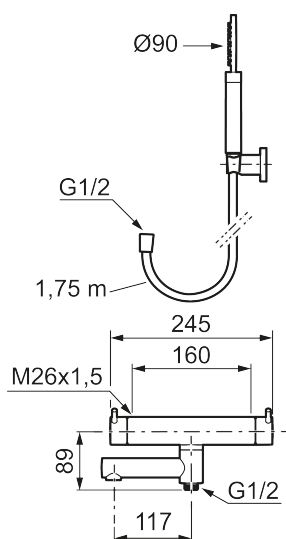

Article number: 270000 Flow 3 bar: 20.0 l/m

Description: Chrome, 160 c/c

Unique characteristics

Backflow protection unit type **EB**

- With hand shower, holder and hose in metal, PVC- and BPA-free
- Swivel spout with built-in diverter
- Pressure balanced thermostatic mixer
- Temperature handle with safety stop at 38°C
- With Eco-function
- Approved non-return valves, EN-Standard EN1717

Article number: 270000

Sparepartlist

NO.	ART NO.	RSK	DESCRIPTION
1	209575	8275496	Hand shower, chrome
1	209575.12	8275497	Hand shower, matte black
1	209575.22	8275498	Hand shower, matte white
1	209575.44	8275499	Hand shower, matte grey
1	209575.60	8275500	Hand shower, polished brass PVD
1	209575.62	8275501	Hand shower, brused brass PVD
2	131170.AE	8251927	Shower hose in metal, 1750 mm, chrome