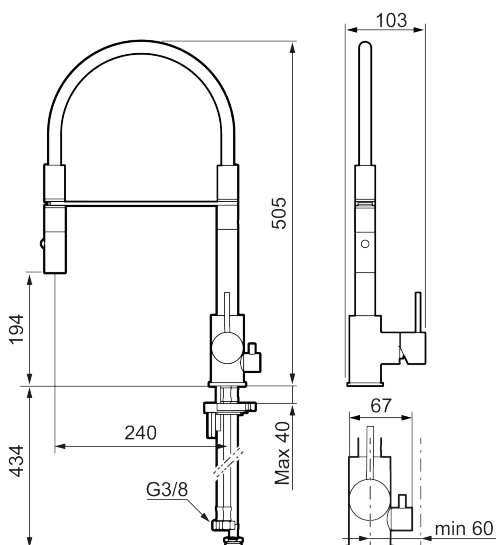

Article number: 272091.44CA Flow 3 bar: 6.0 l/m

Description: Matte grey

Unique characteristics

Backflow protection unit type 

- Nozzle with two spray patterns (normal and rinse)
- Ceramic cartridge
- Adjustable flow control and temperature limiter
- Eco (energy and water saving constant flow aerator, 6 l/min at 200–600 kPa)
- Swivel spout, limitation part for 60°, 85°, 110° or 360° included
- Soft PEX® hoses with 3/8" connecting nut (stainless steel braided)
- Approved non-return valves, EN-Standard EN1717
- Hole diameter Ø34-37 mm