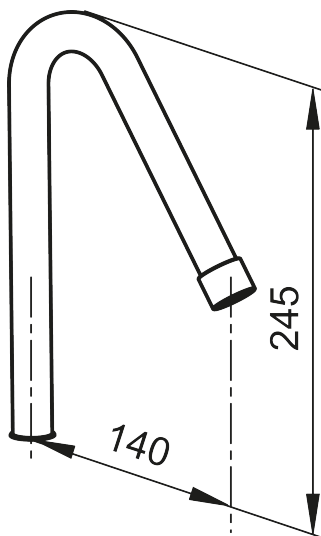

## Mora Izzy swivel spout

Article number: 708769.AE

Description: Chrome

- For Mora Izzy kitchen mixer, produced before 2019