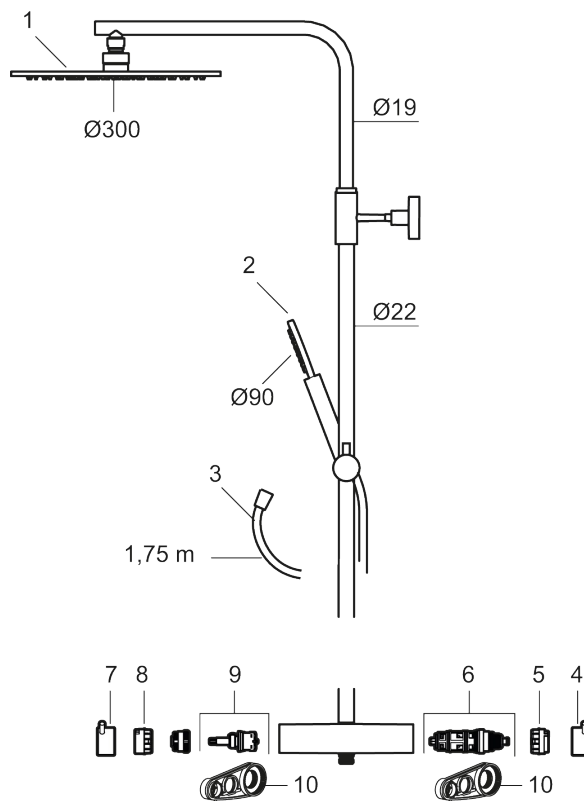

PRODUCT DESCRIPTION

MORA INXX II shower system kit

With its durable, trendy polished brass finish the INXX II combines classic design with high performance, constant temperature, outstanding comfort and effective scald protection. The overhead shower has a large, slim shower head that looks great in bathrooms with a strong character and striking shapes, as well as in classic bathrooms designed for rest and relaxation. The mixer has been tested and approved according to current building regulations and is energy-efficient, which means it reduces water and energy use without compromising on comfort. The INXX II collection offers a world-class water experience.

About the collection

INXX II is an elegant, timeless collection in a palette of carefully selected colours. Offering a combination of high quality, sober design and outstanding comfort, this is the ultimate collection.

Article number: 271800.60

Sparepartlist

NO.	ART NO.	RSK	DESCRIPTION
1	130348	8237489	Shower head 300 mm, chrome