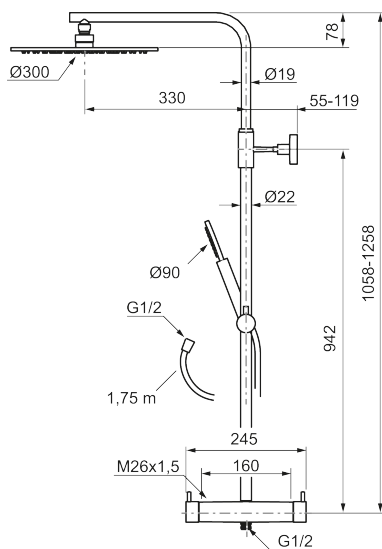

MORA INXX II shower system kit

With its durable, trendy polished brass finish the INXX II combines classic design with high performance, constant temperature, outstanding comfort and effective scald protection. The overhead shower has a large, slim shower head that looks great in bathrooms with a strong character and striking shapes, as well as in classic bathrooms designed for rest and relaxation. The mixer has been tested and approved according to current building regulations and is energy-efficient, which means it reduces water and energy use without compromising on comfort. The INXX II collection offers a world-class water experience.

About the collection

INXX II is an elegant, timeless collection in a palette of carefully selected colours. Offering a combination of high quality, sober design and outstanding comfort, this is the ultimate collection.

Article number: 271800.60 Flow 3 bar: 11.3 l/m

Description: Polished brass PVD, 160 c/c

Consist of:

MORA INXX II thermostatic mixer:

- Pressure balanced thermostatic mixer
- With reversible headwork
- Temperature handle with safety stop at 38°C
- With Eco-function
- Approved non-return valves, EN-Standard EN1717

MORA INXX II Shower System:

- Shower hose in metal, PVC- and BPA-free
- With Easy-Clean anti-limescale system
- Adjustable height
- Hand shower 7,5 l/min, shower head 11 l/min